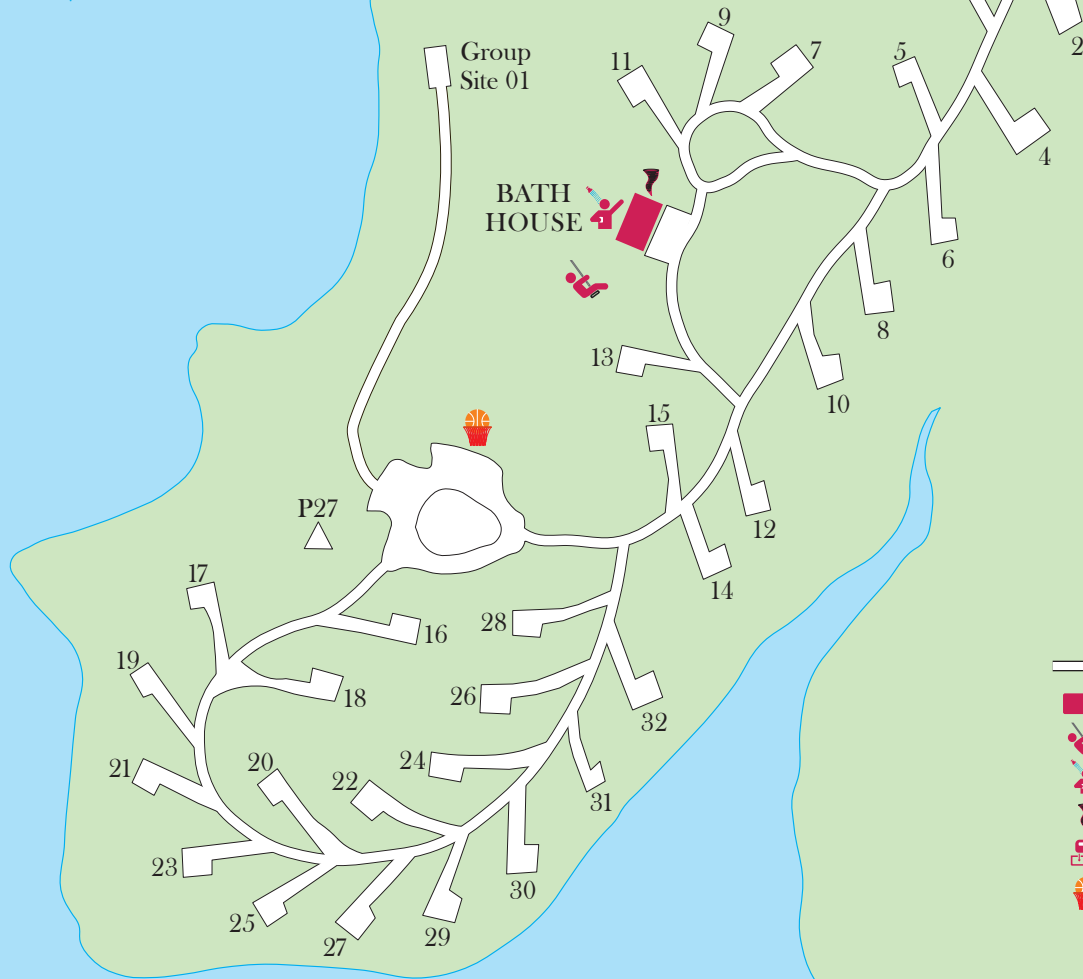

NOLIN LAKE STATE PARK CAMPGROUND

Nolin River Lake

CONTROL BOOTH

DUMP STATION

- Road
- Building
- Playground
- Bathhouse
- Tornado shelter
- Dumpstation
- Basketball goal