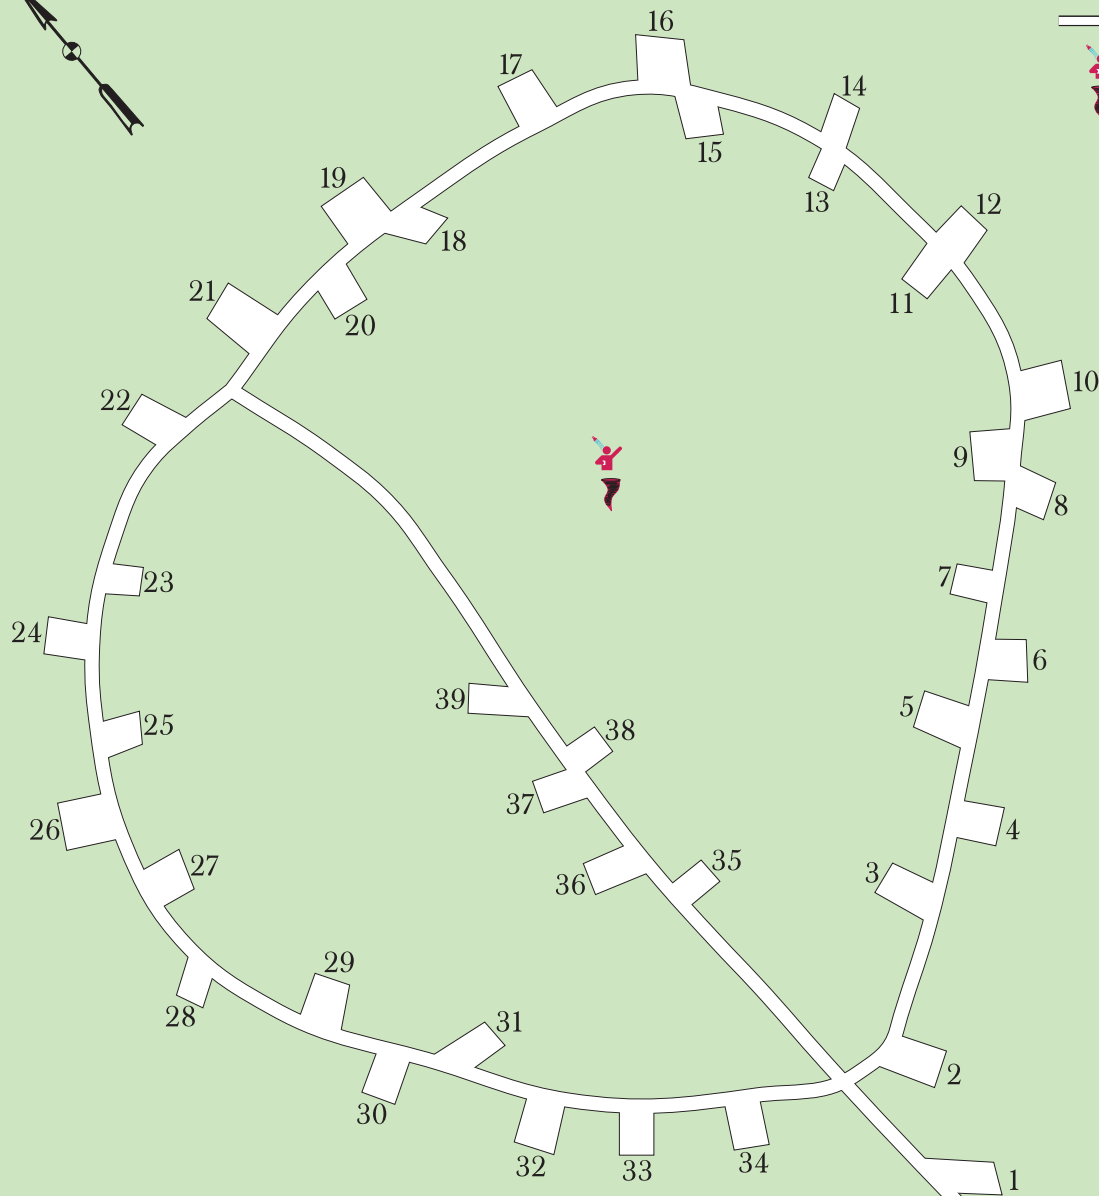

MY OLD KENTUCKY HOME STATE PARK CAMPGROUND

-  Road
-  Bathhouse
-  Storm shelter

To Route-49