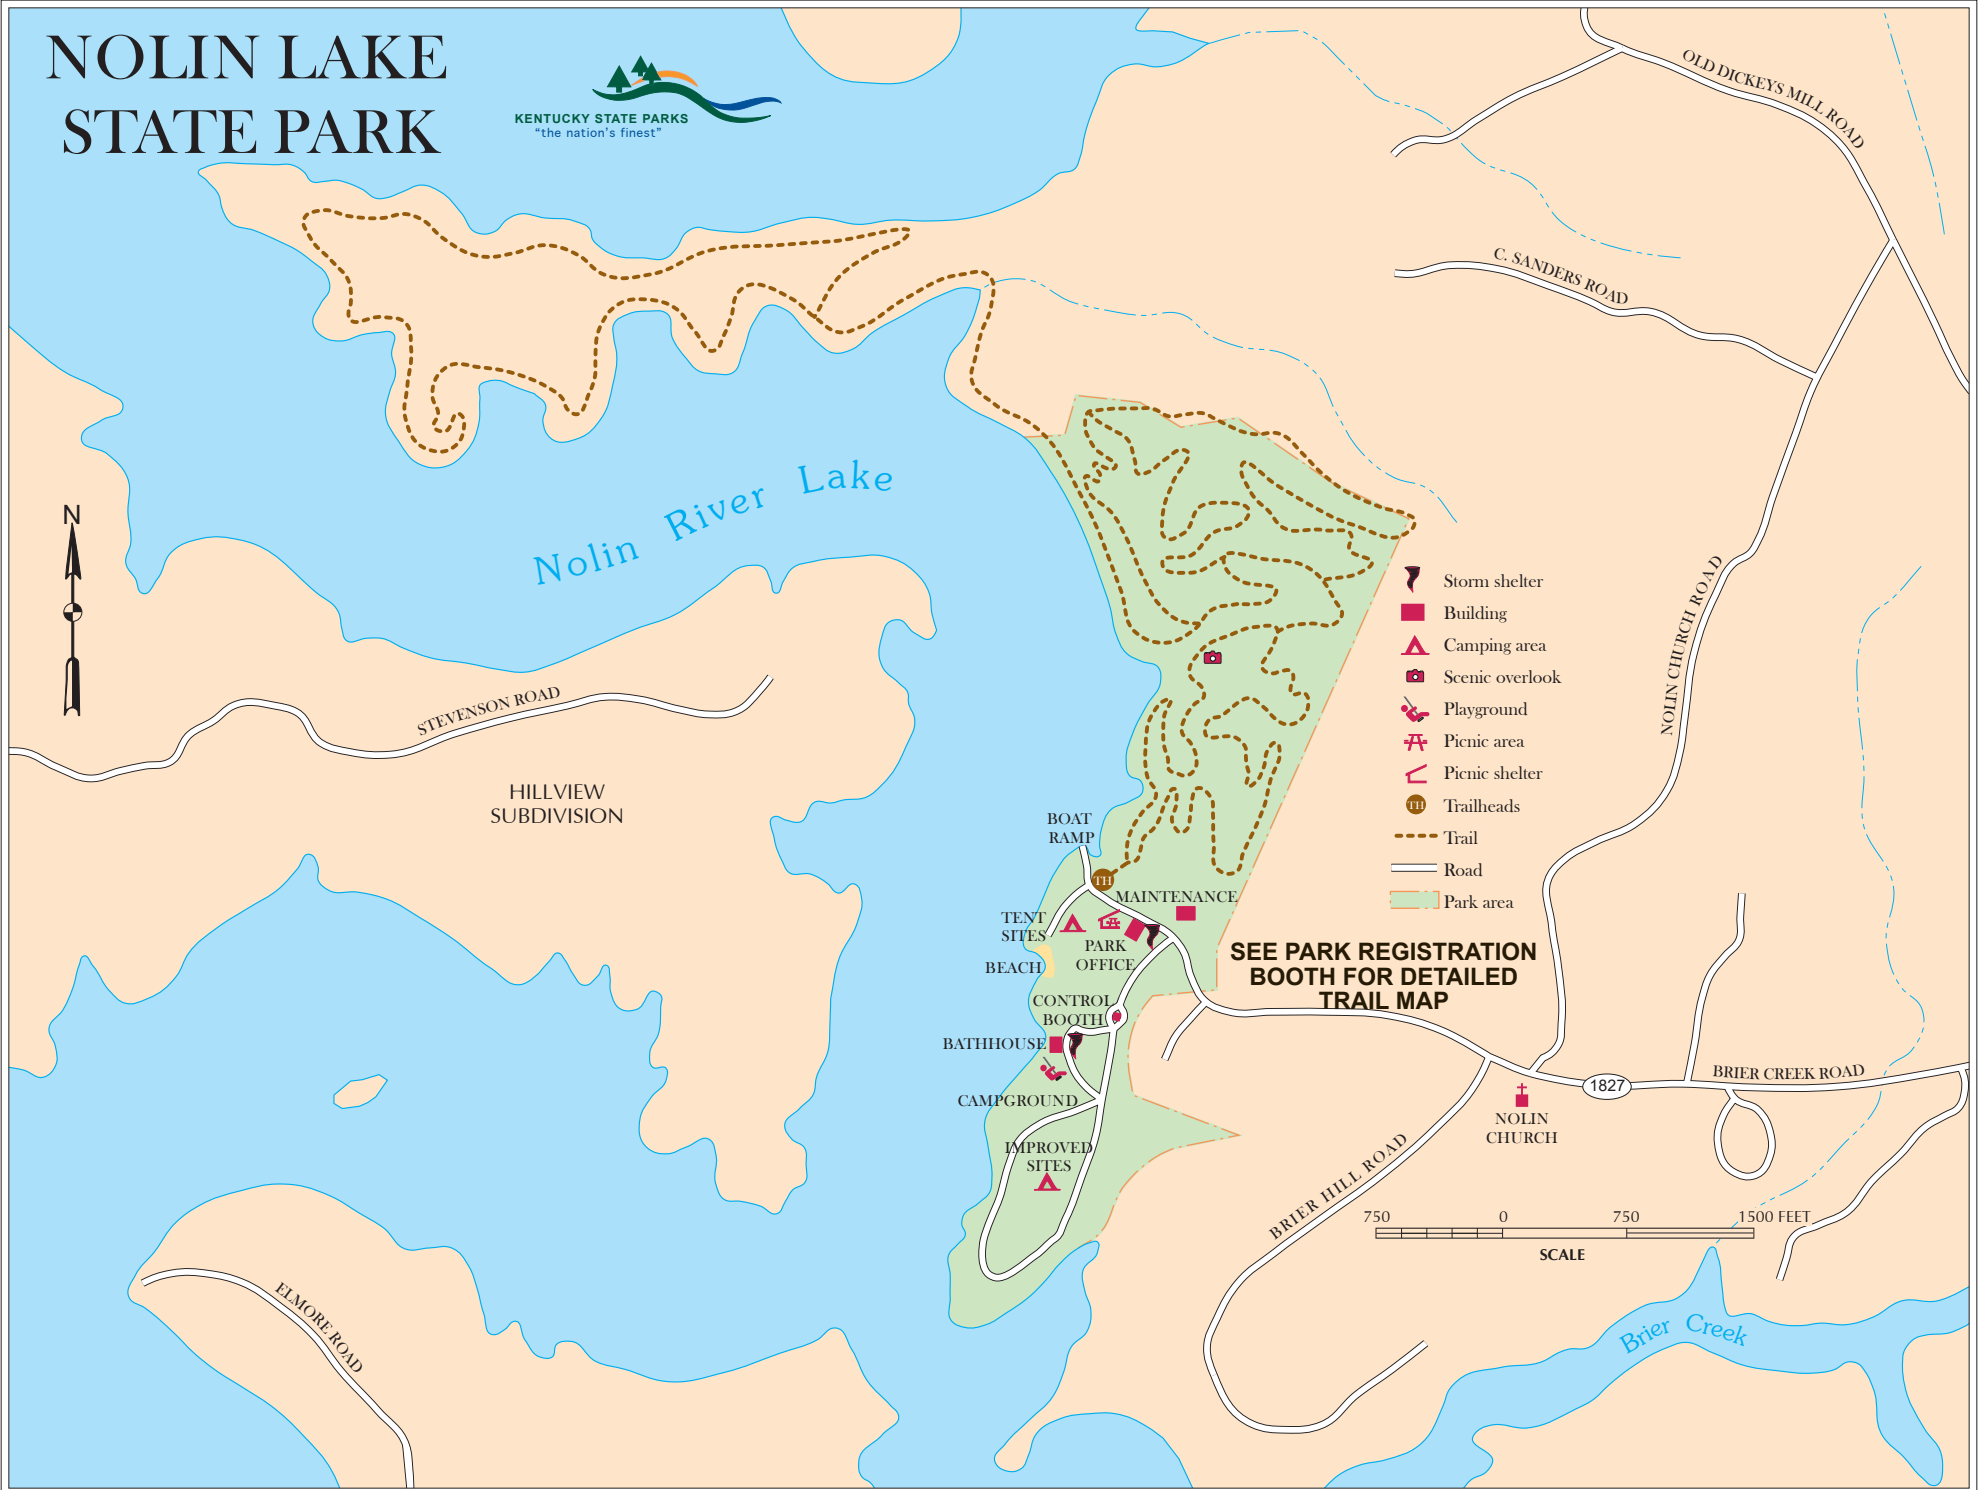

NOLIN LAKE STATE PARK

Nolin River Lake

STEVENSON ROAD

HILLVIEW SUBDIVISION

BOAT RAMP

TENT SITES

BEACH

BATHHOUSE

CAMPGROUND

IMPROVED SITES

MAINTENANCE

PARK OFFICE

SEE PARK REGISTRATION BOOTH FOR DETAILED TRAIL MAP

C. SANDERS ROAD

OLD DICKEYS MILL ROAD

NOLIN CHURCH ROAD

BRIER CREEK ROAD

BRIER HILL ROAD

NOLIN CHURCH

1827

ELMORE ROAD

Brier Creek

750 0 750 1500 FEET
SCALE