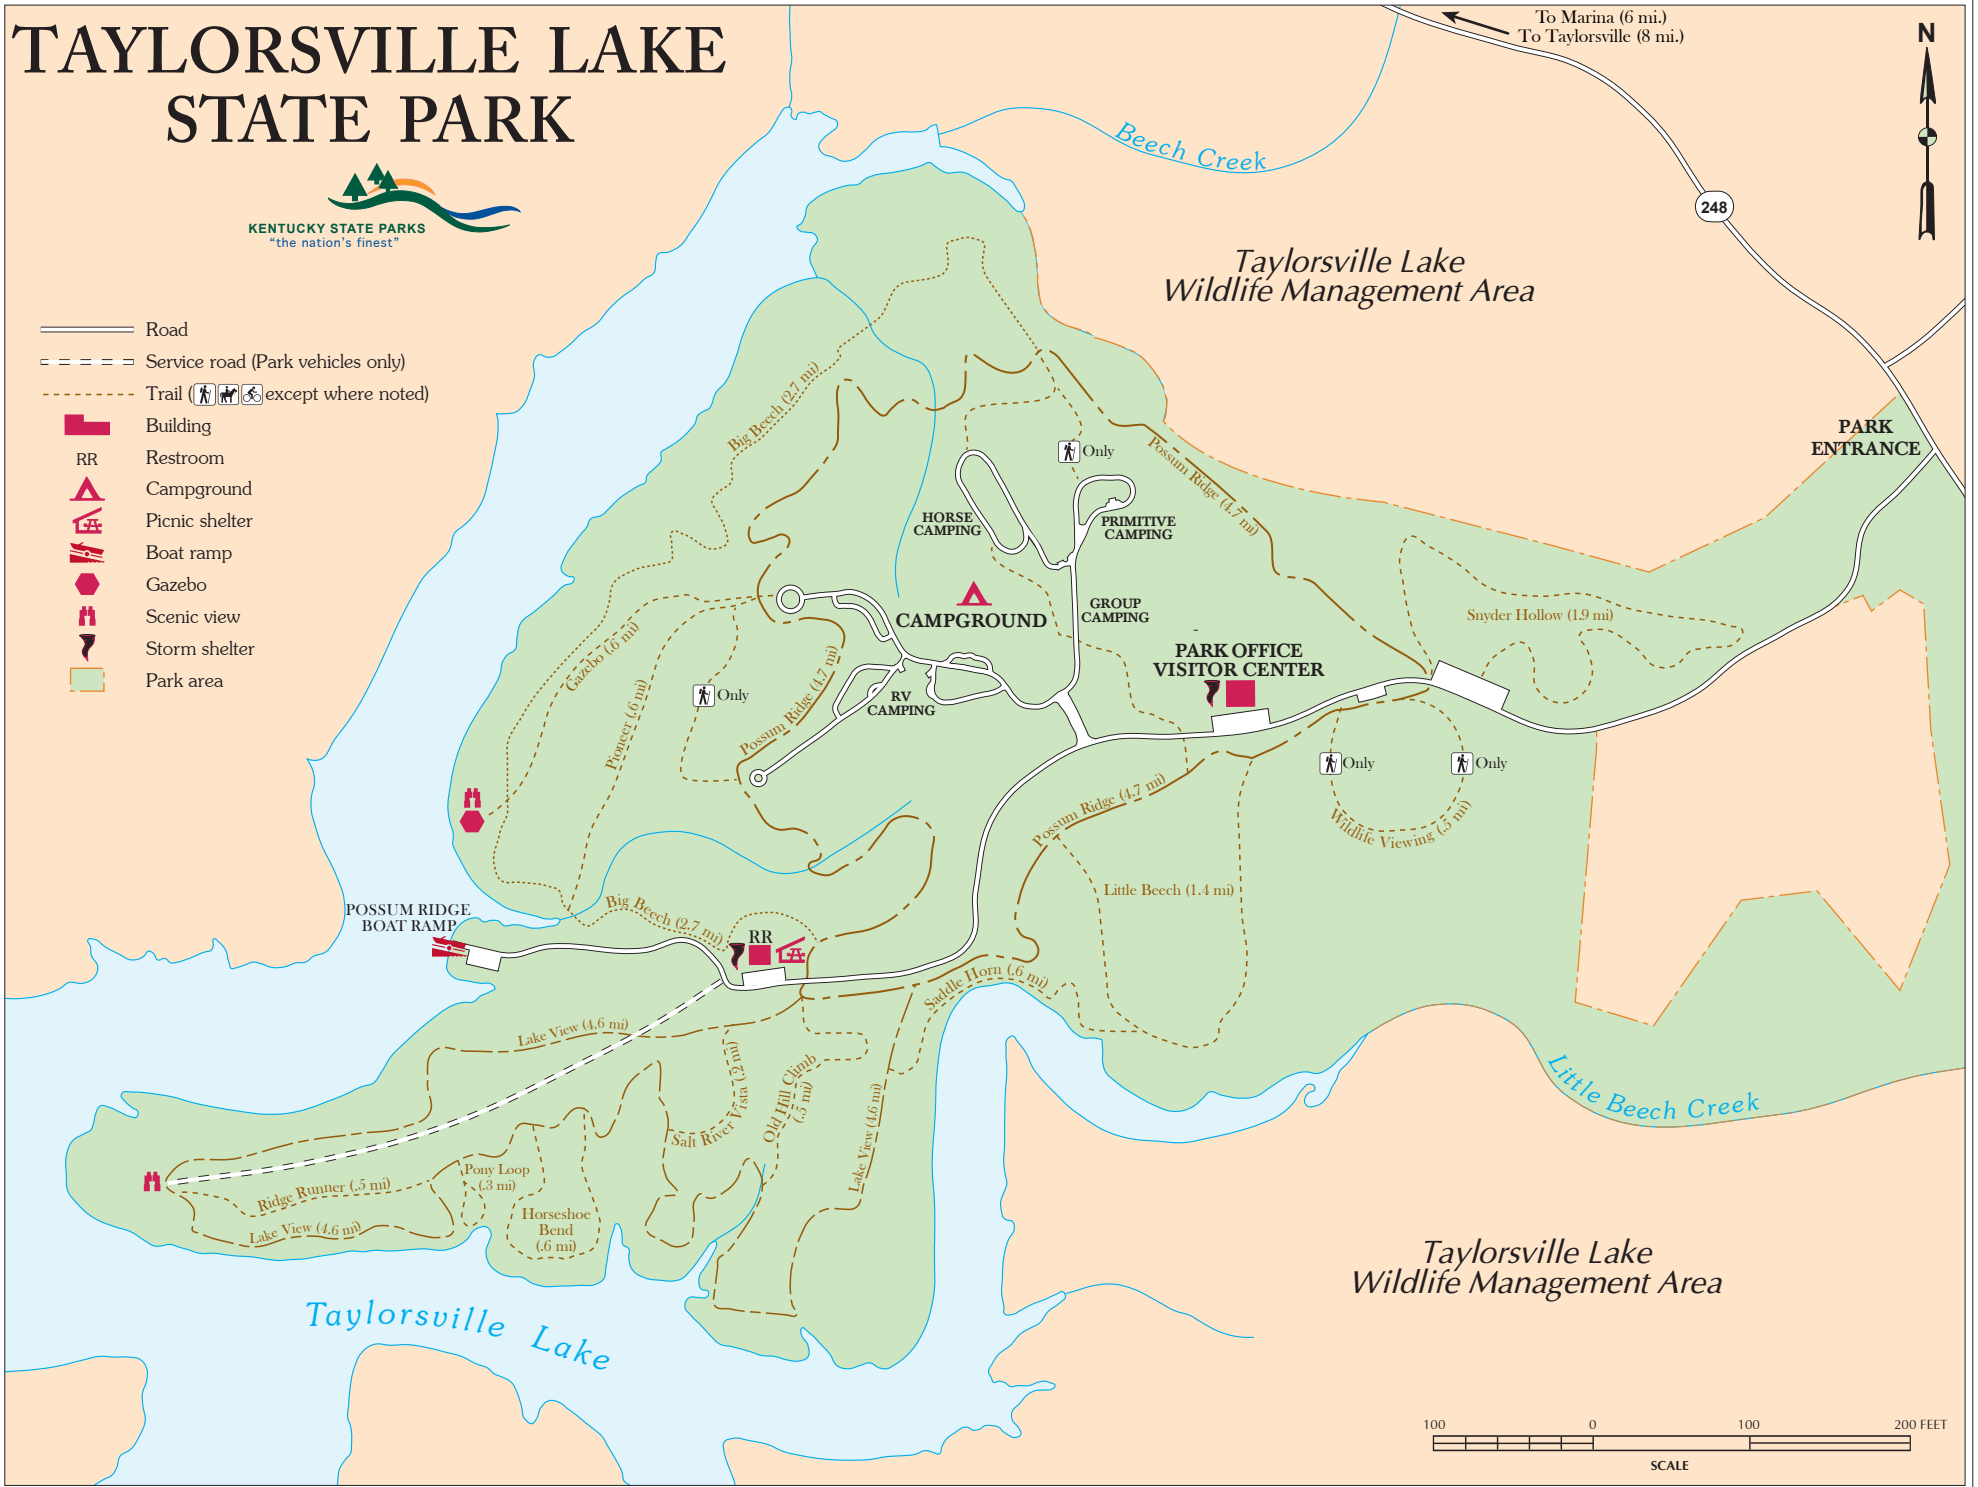

TAYLORSVILLE LAKE STATE PARK

- Road
- Service road (Park vehicles only)
- Trail (Hiker, Horse, Bicyclist icons) except where noted
- Building
- Restroom
- Campground
- Picnic shelter
- Boat ramp
- Gazebo
- Scenic view
- Storm shelter
- Park area

To Marina (6 mi.)
To Taylorsville (8 mi.)

248

Taylorsville Lake
Wildlife Management Area

PARK
ENTRANCE

CAMPGROUND

PARK OFFICE
VISITOR CENTER

Taylorsville Lake
Wildlife Management Area