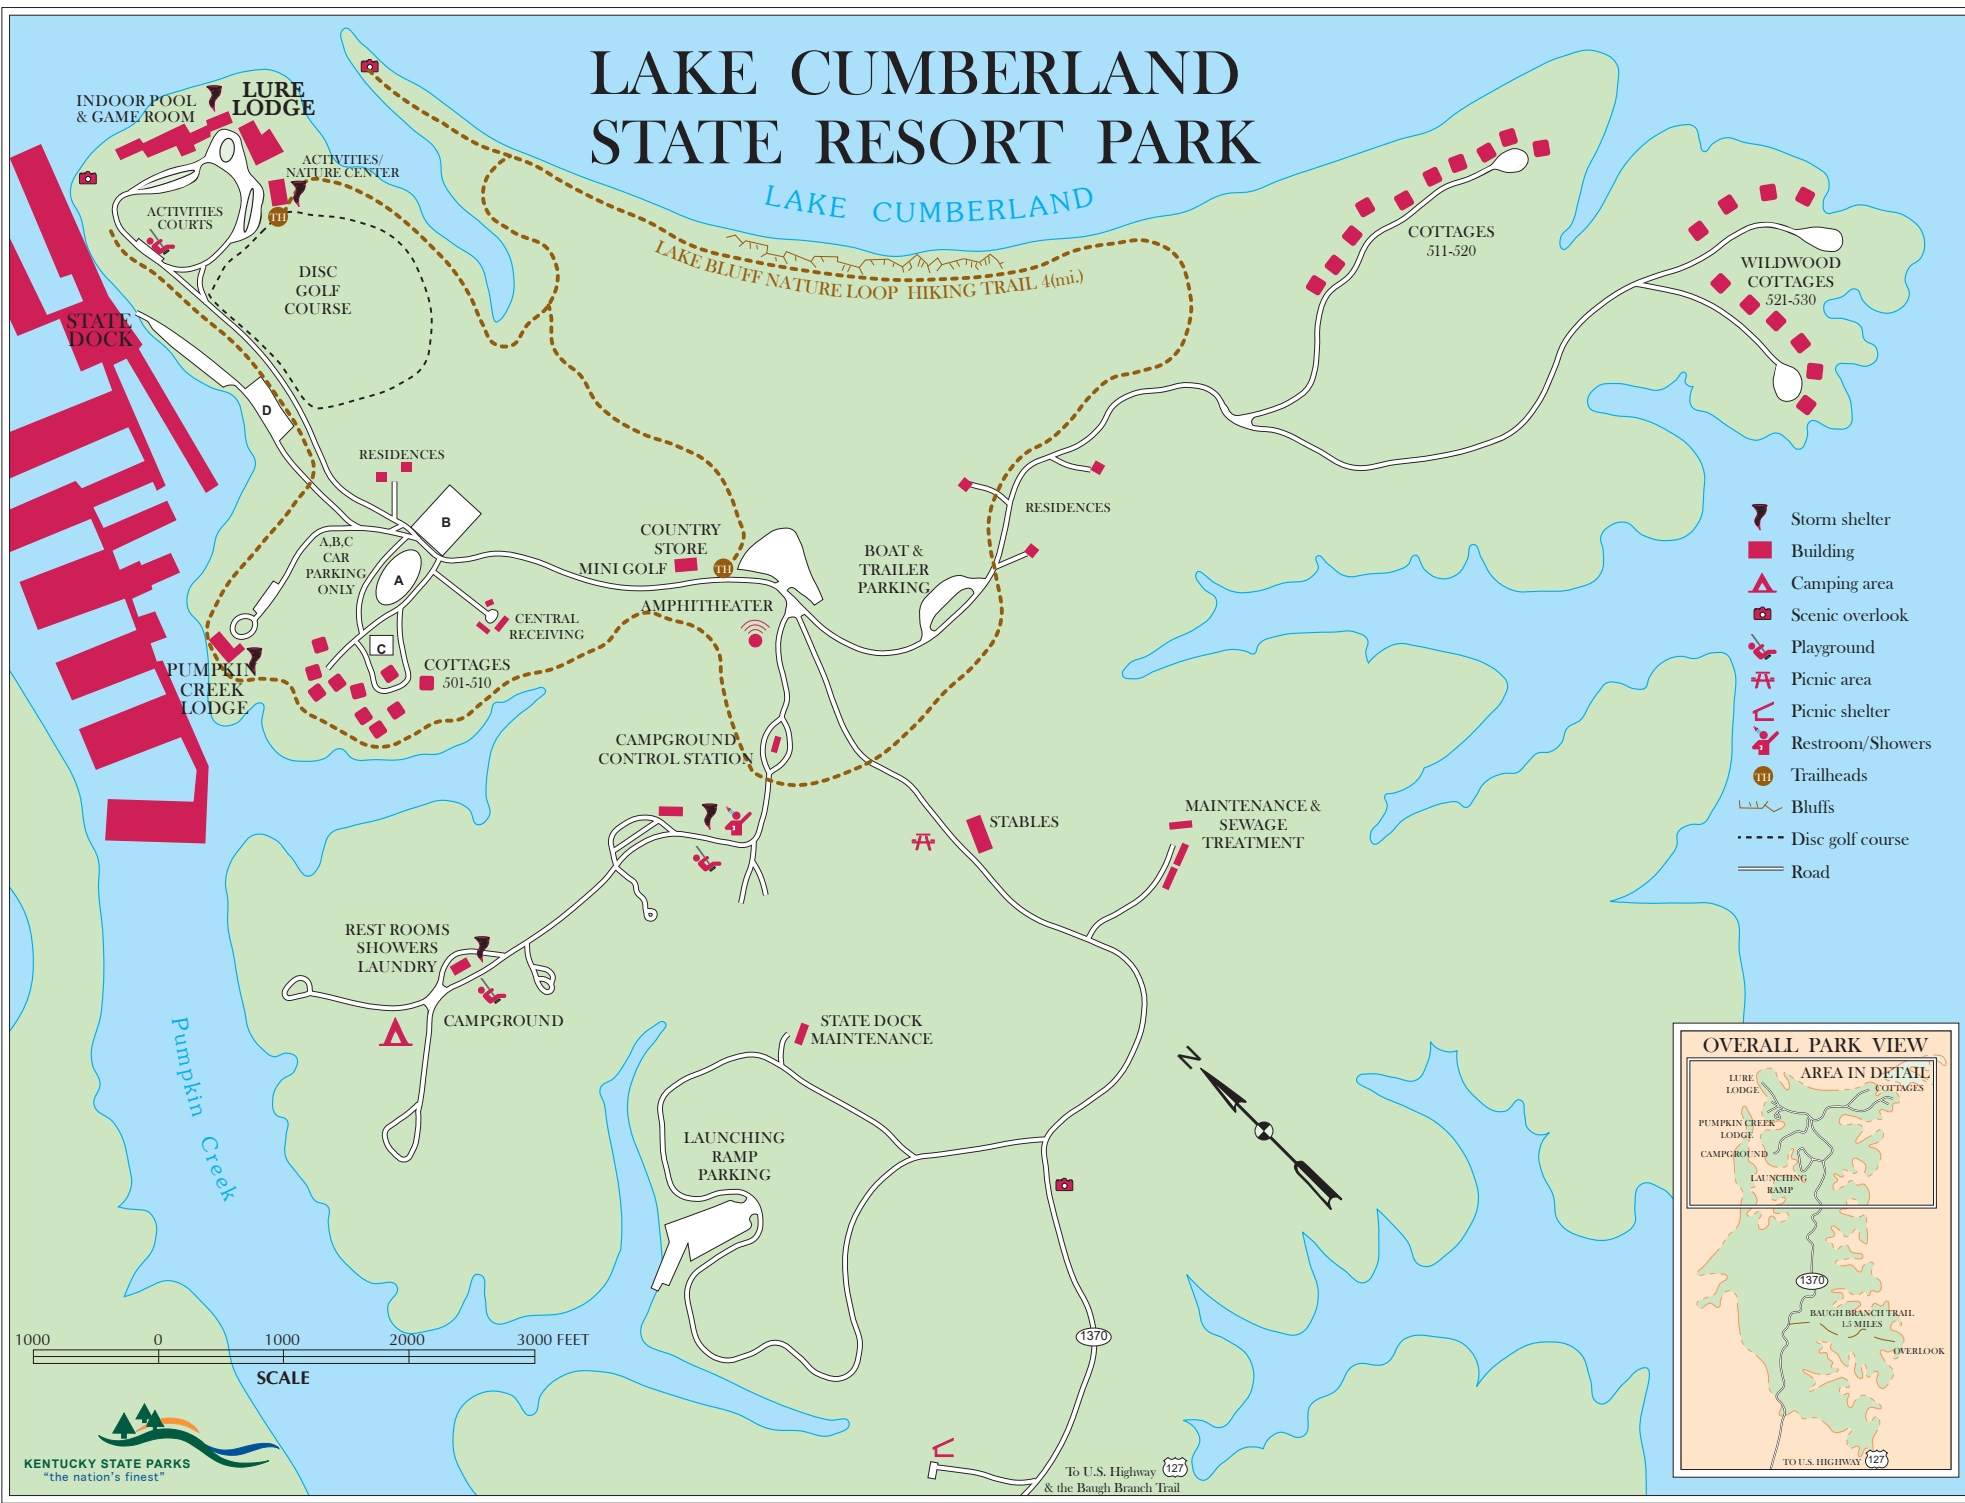

LAKE CUMBERLAND STATE RESORT PARK

LAKE CUMBERLAND

LAKE BLUFF NATURE LOOP HIKING TRAIL 4(mi.)

- Storm shelter
- Building
- Camping area
- Scenic overlook
- Playground
- Picnic area
- Picnic shelter
- Restroom/Showers
- Trailheads
- Bluffs
- Disc golf course
- Road

1370

To U.S. Highway 127 & the Baugh Branch Trail