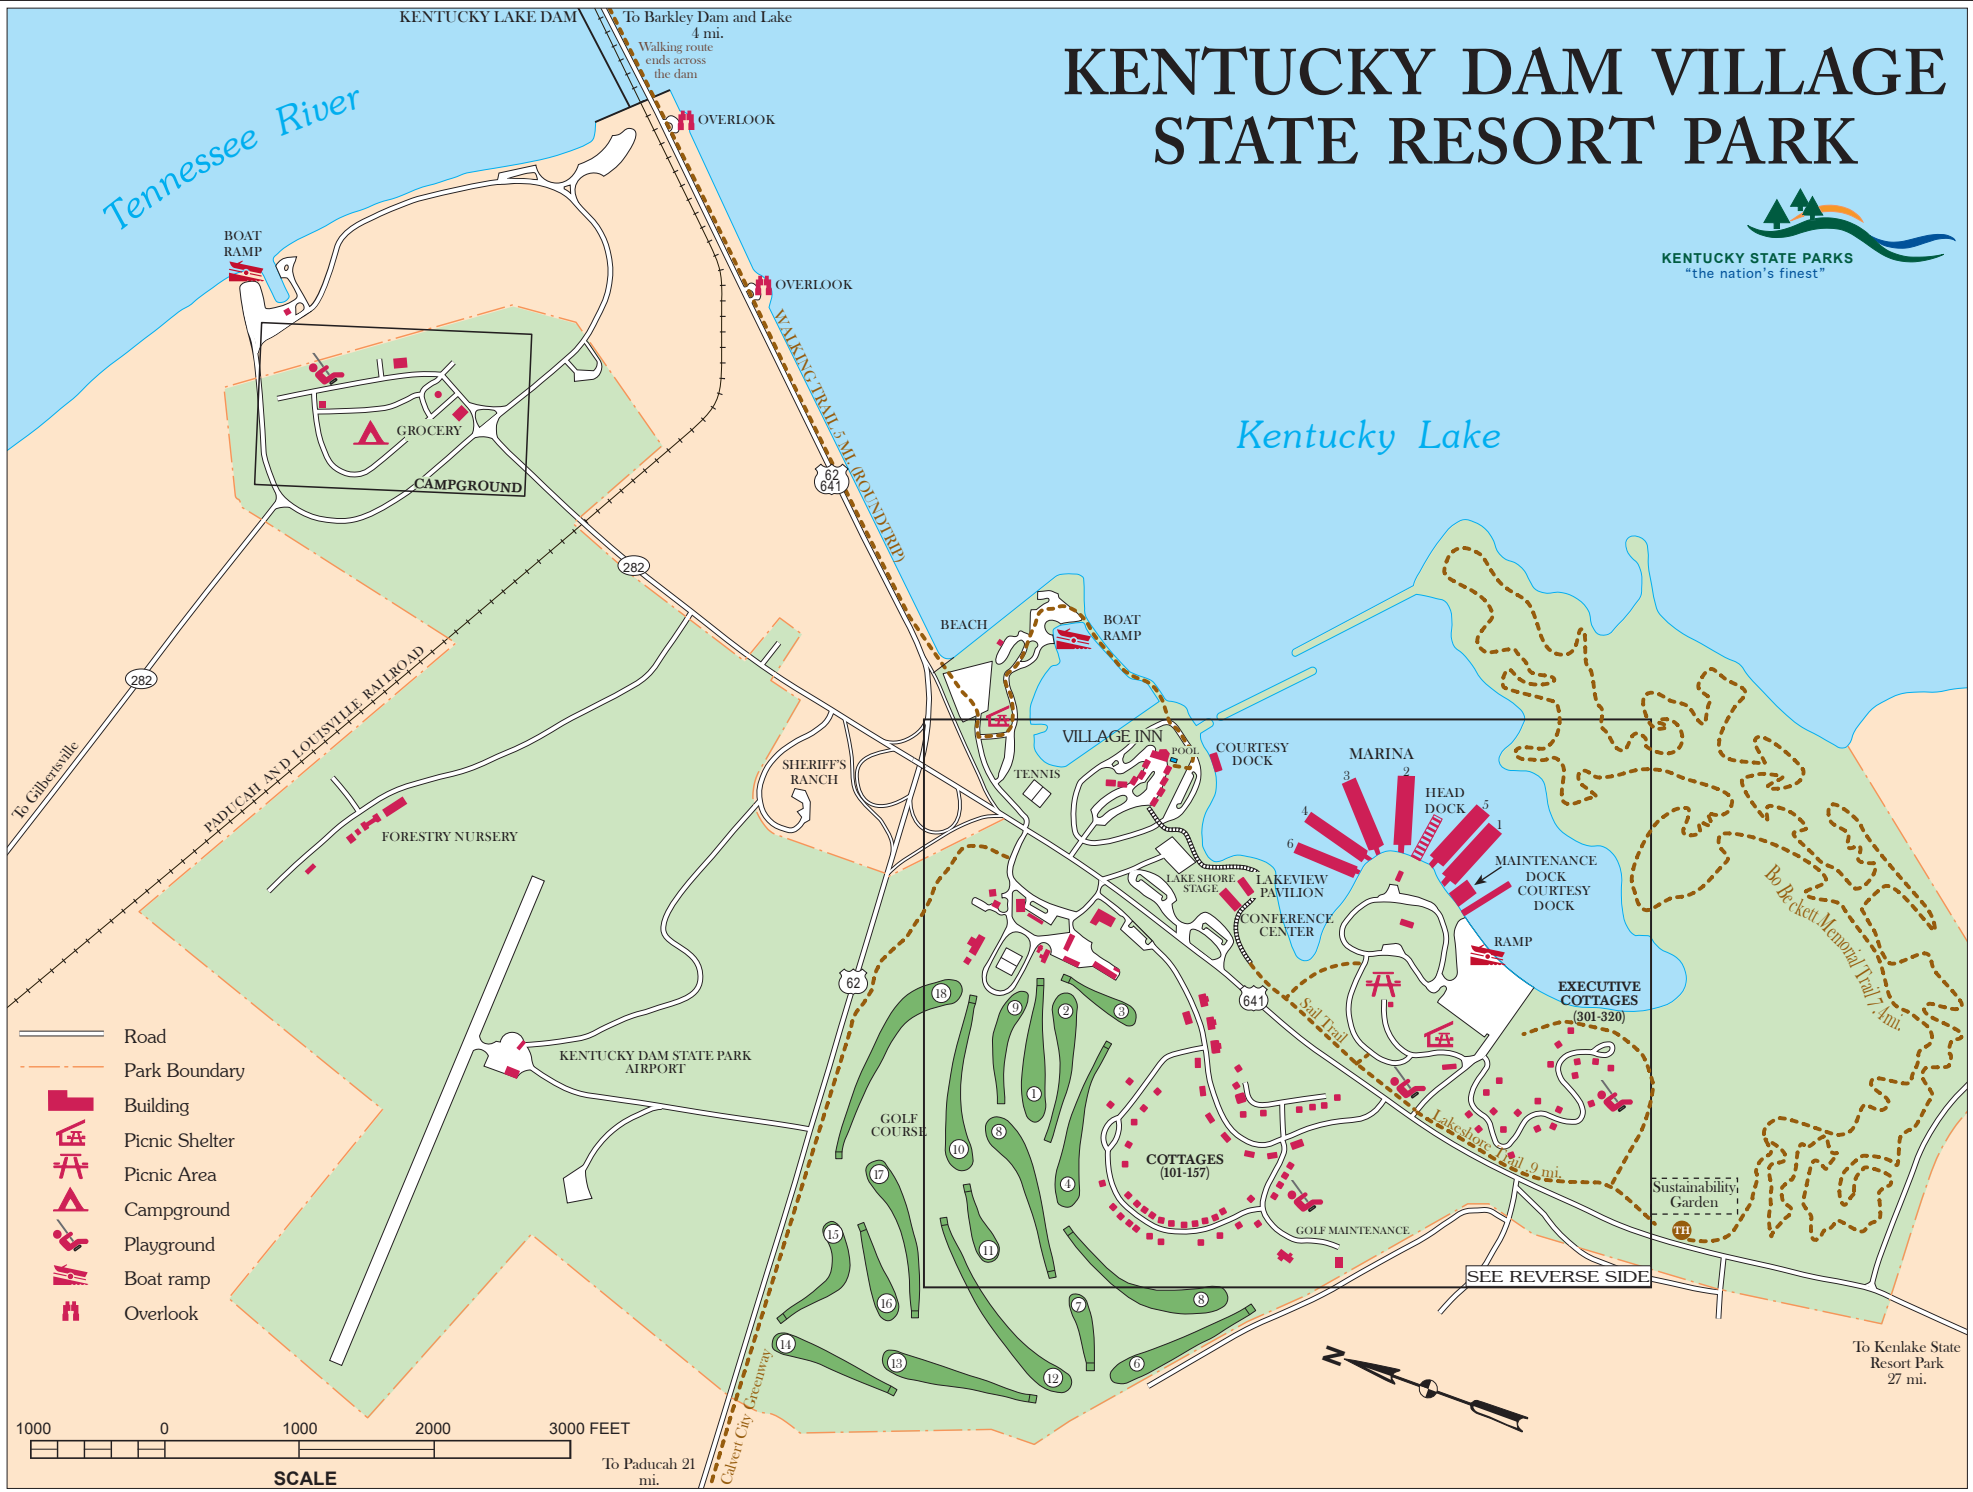

KENTUCKY DAM VILLAGE STATE RESORT PARK

- Road
- Park Boundary
- Building
- Picnic Shelter
- Picnic Area
- Campground
- Playground
- Boat ramp
- Overlook

To Paducah 21 mi.

SEE REVERSE SIDE

To Kenlake State Resort Park 27 mi.

KENTUCKY DAM VILLAGE ACCOMMODATIONS LAYOUT