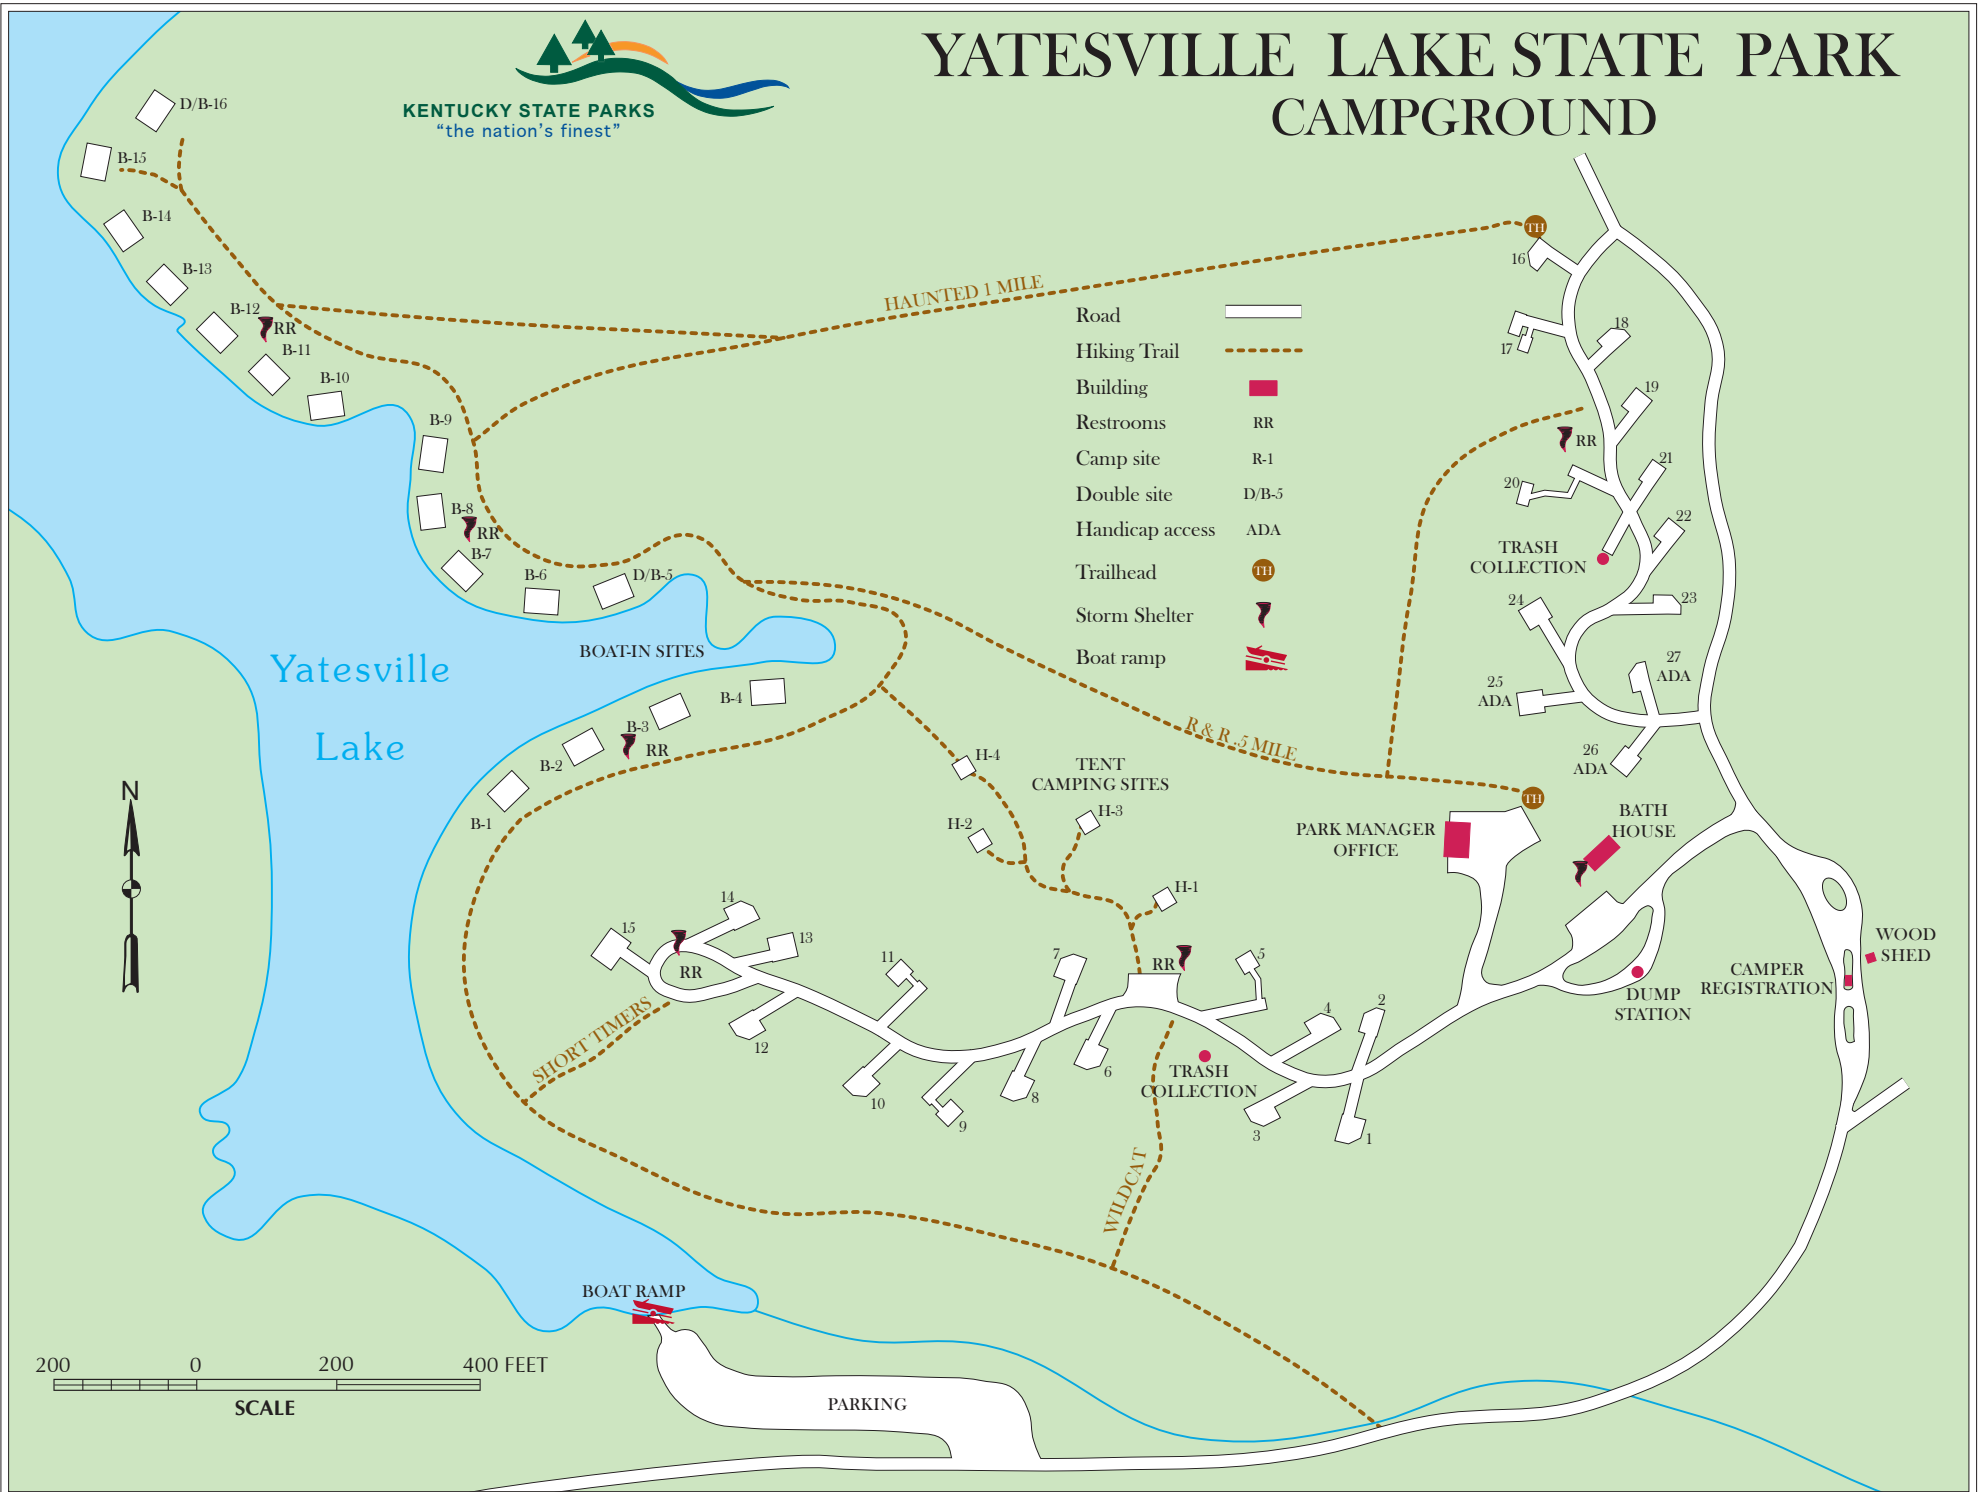

KENTUCKY STATE PARKS
"the nation's finest"

YATESVILLE LAKE STATE PARK CAMPGROUND

- Road
- Hiking Trail
- Building
- Restrooms
- Camp site
- Double site
- Handicap access
- Trailhead
- Storm Shelter
- Boat ramp

200 0 200 400 FEET
SCALE