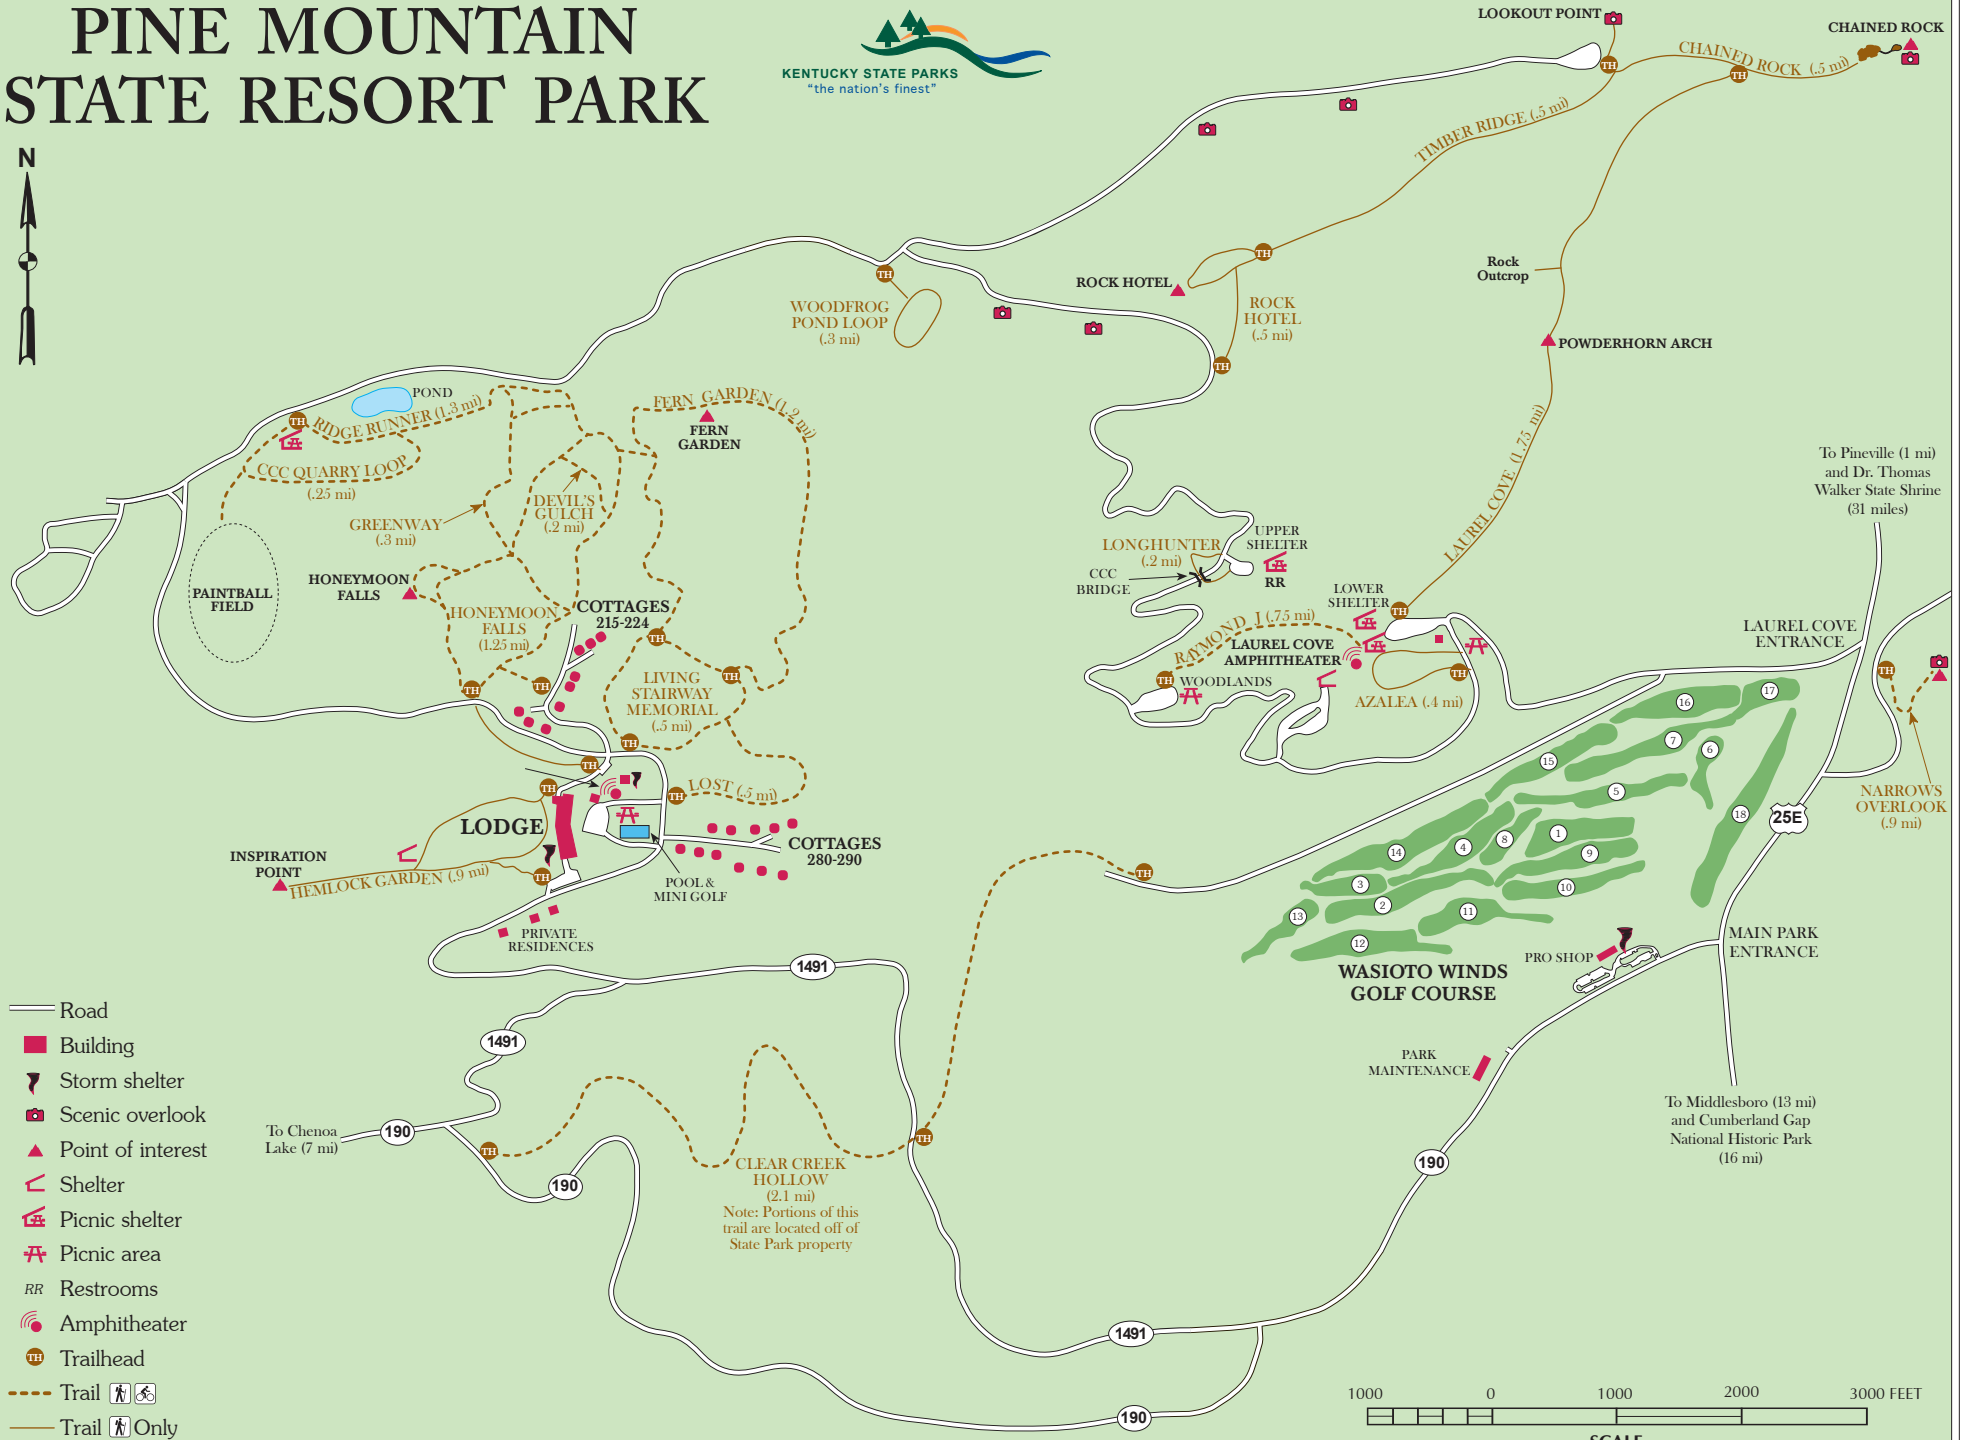

# PINE MOUNTAIN STATE RESORT PARK

- Road
- Building
- ⚡ Storm shelter
- 📷 Scenic overlook
- ▲ Point of interest
- ⌄ Shelter
- 🛖 Picnic shelter
- ⛶ Picnic area
- RR Restrooms
- 🎪 Amphitheater
- 🚶 Trailhead
- Trail 🚶 🚲
- Trail 🚶 Only

Note: Portions of this trail are located off of State Park property