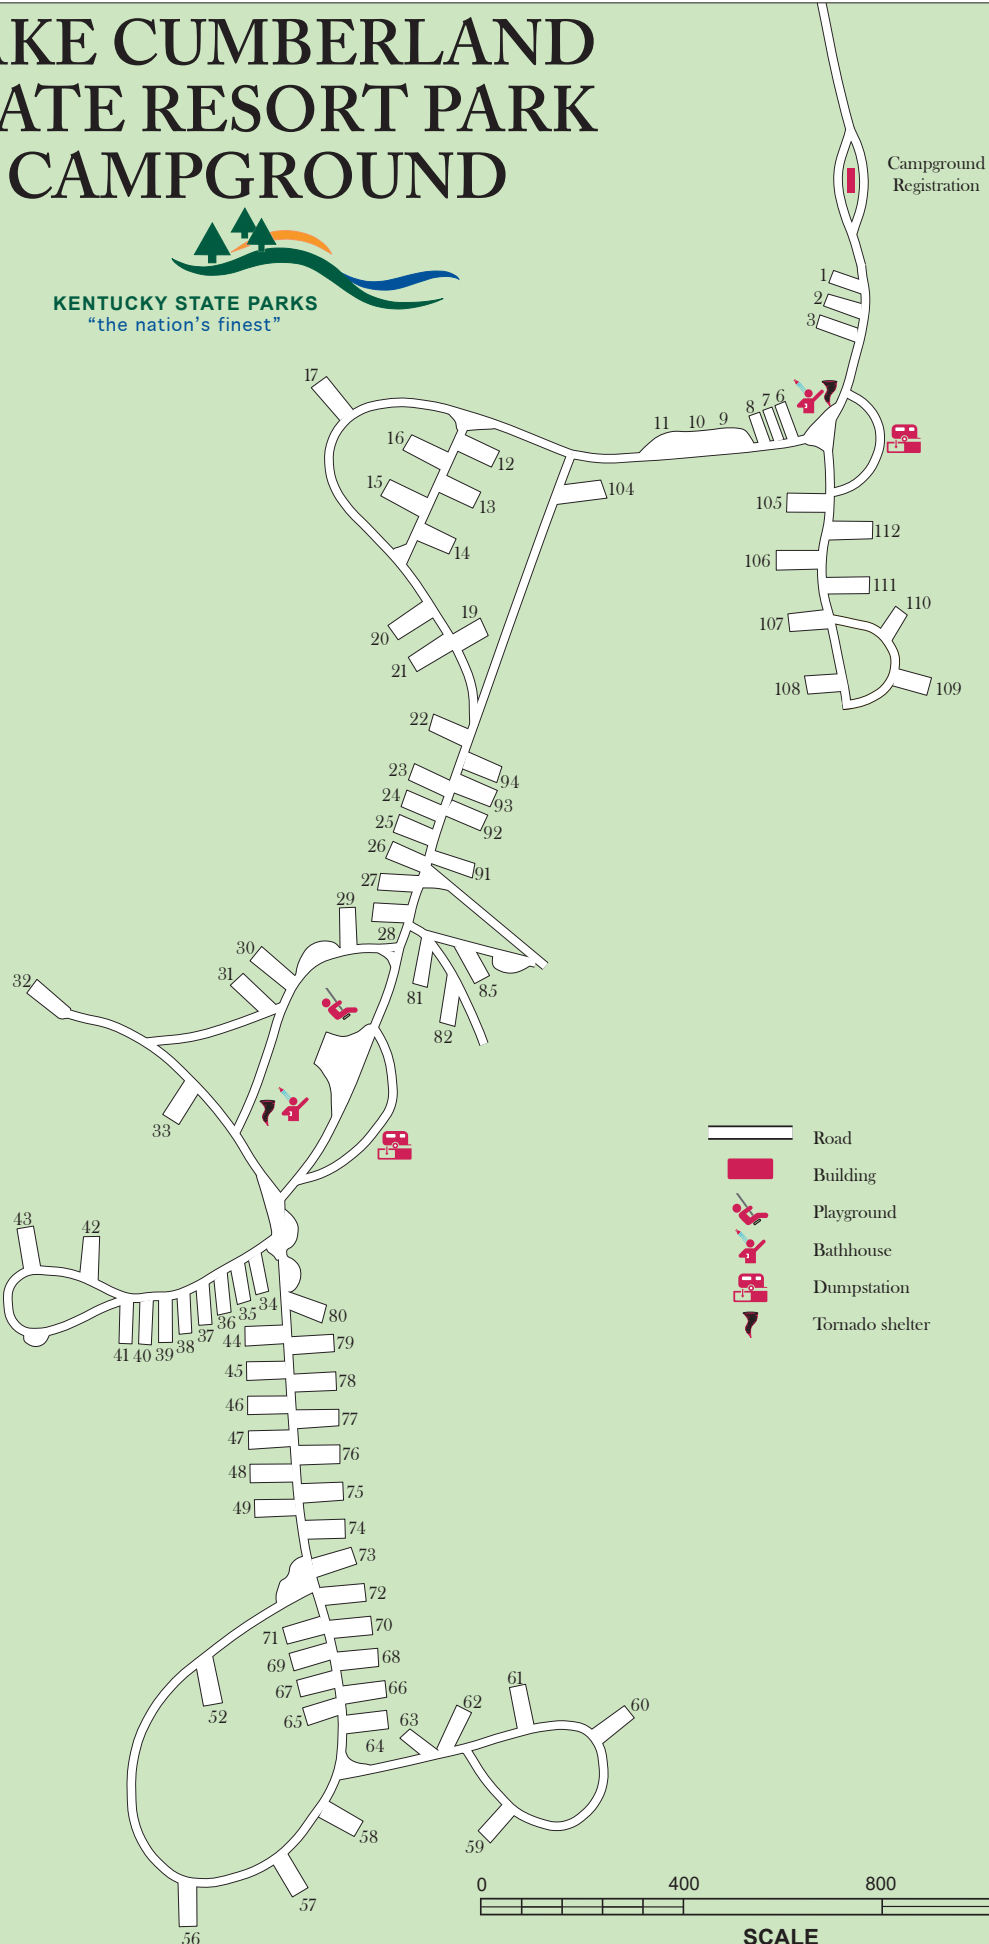

LAKE CUMBERLAND STATE RESORT PARK CAMPGROUND

-  Road
-  Building
-  Playground
-  Bathhouse
-  Dumpstation
-  Tornado shelter