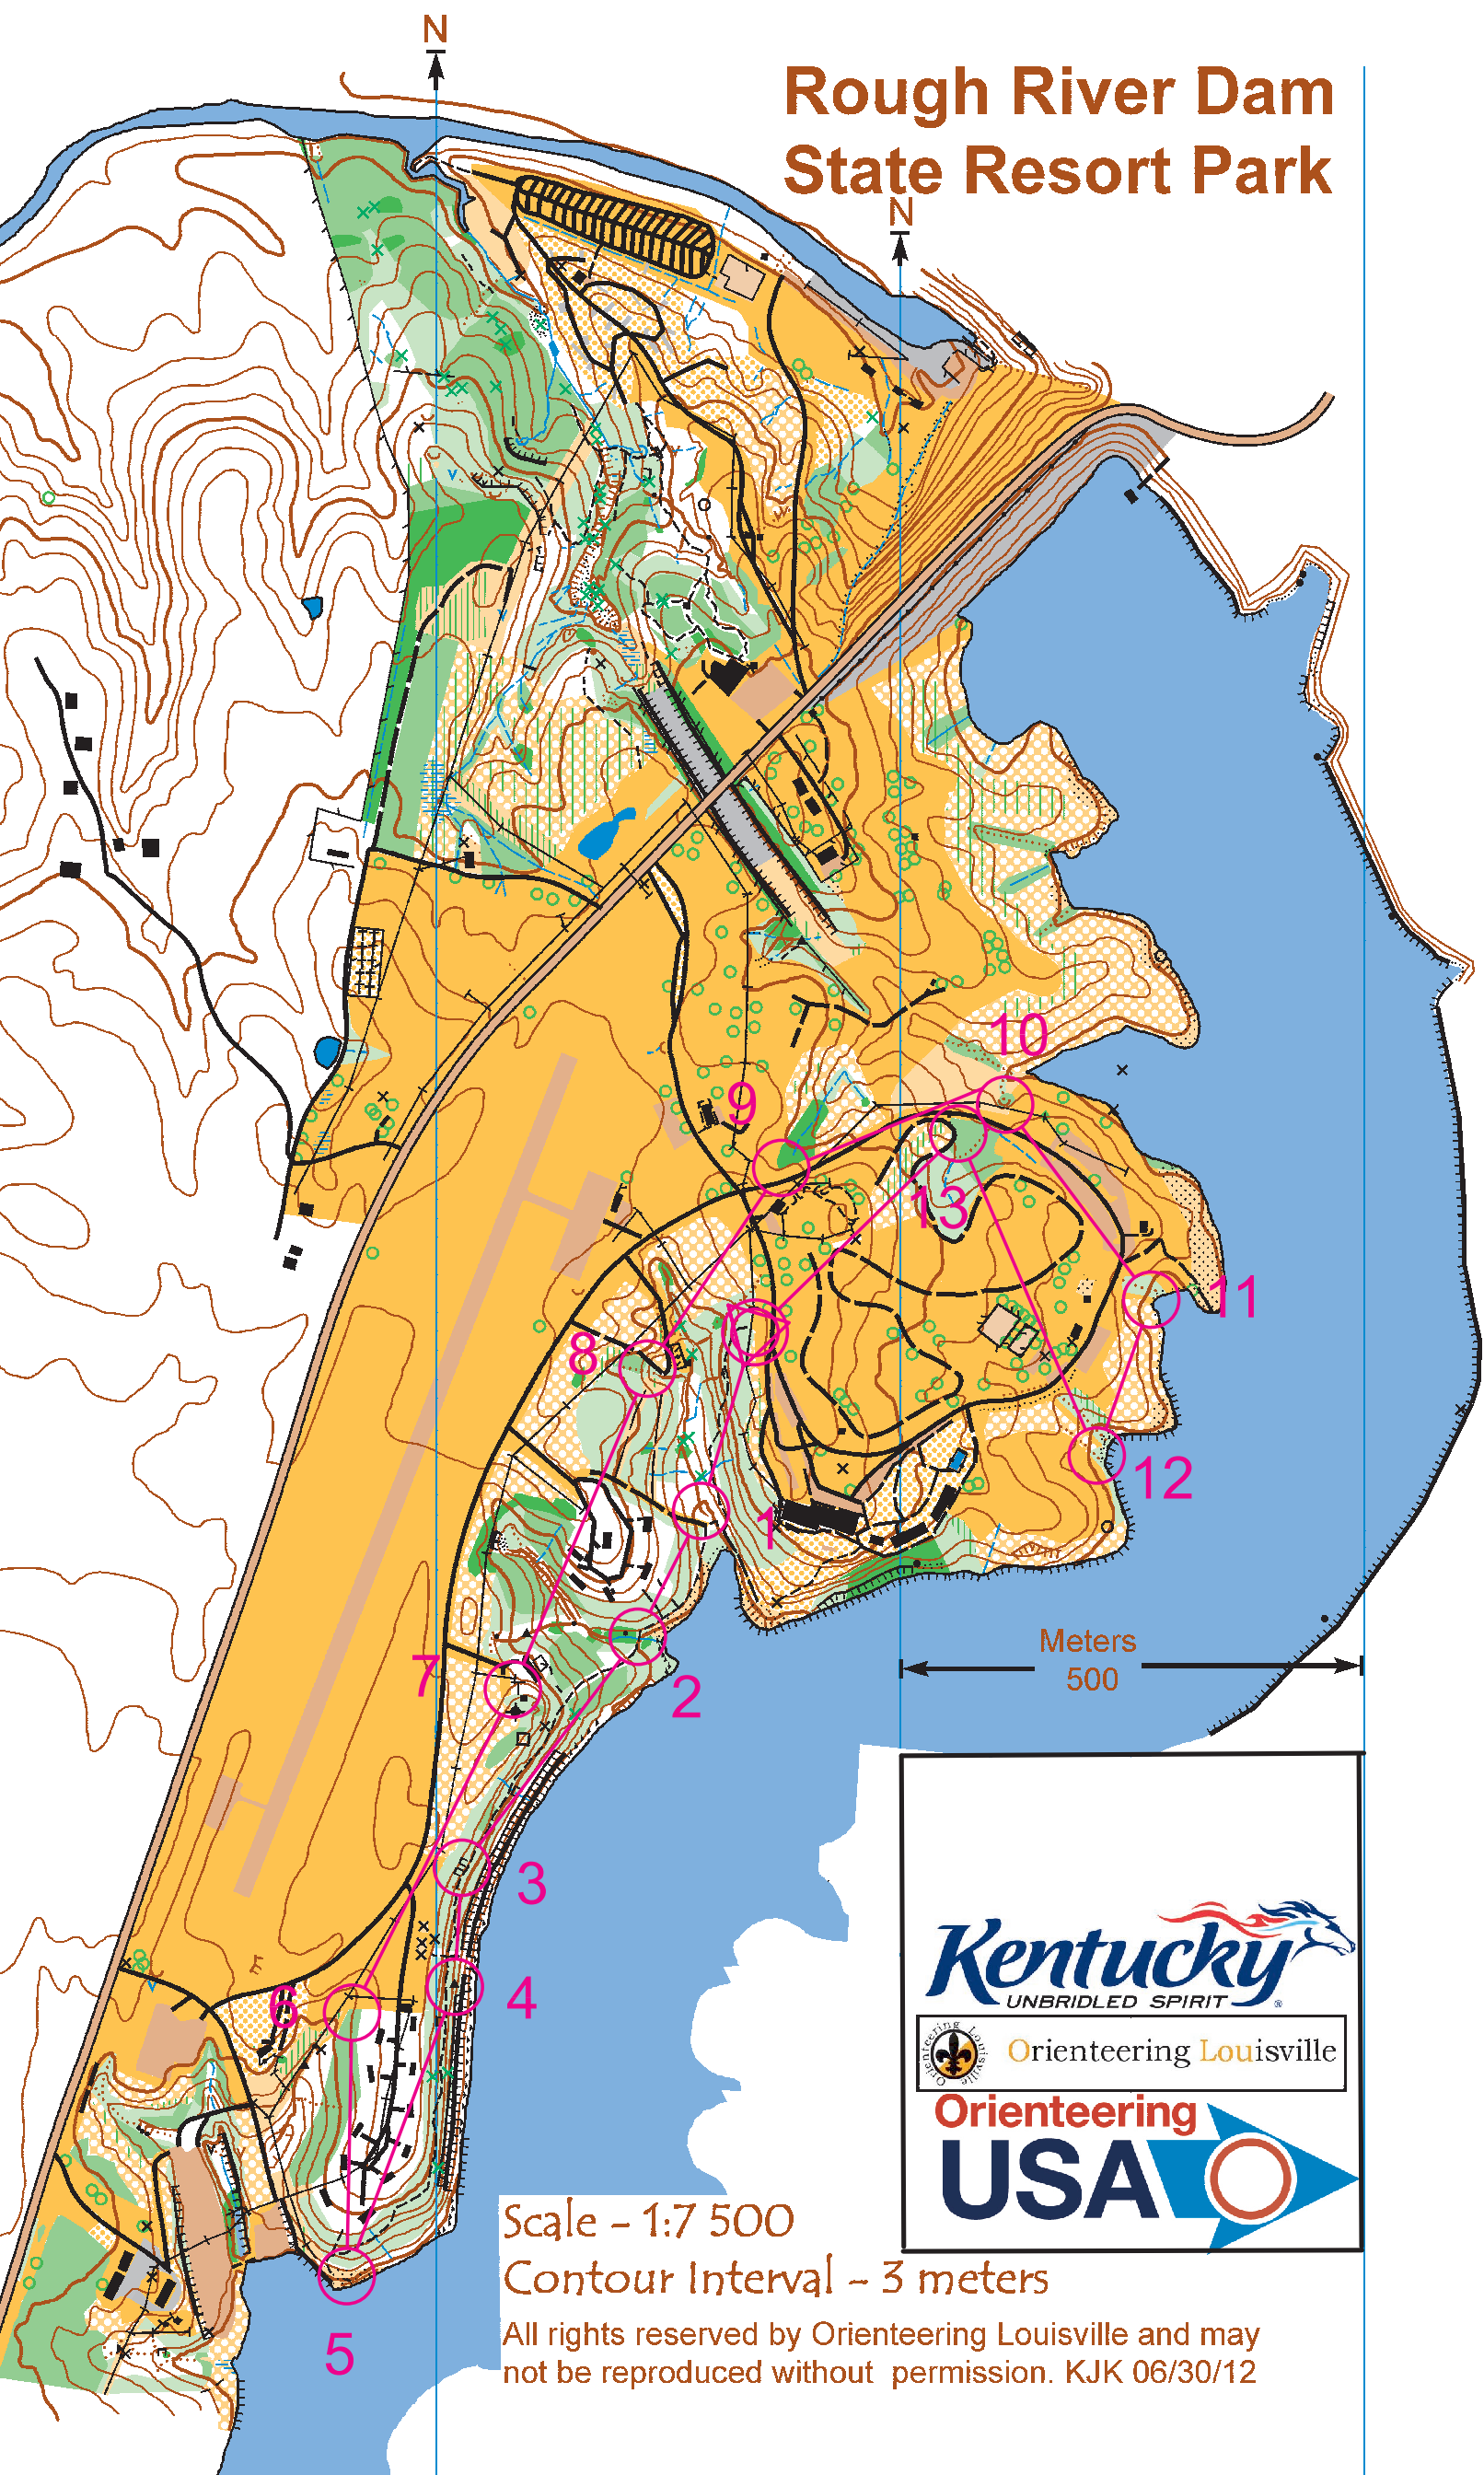

Rough River Dam State Resort Park

Meters
500

Kentucky
UNBRIDLED SPIRIT

Orienteering Louisville

Orienteering

USA

Scale - 1:7 500

Contour Interval - 3 meters

All rights reserved by Orienteering Louisville and may not be reproduced without permission. KJK 06/30/12