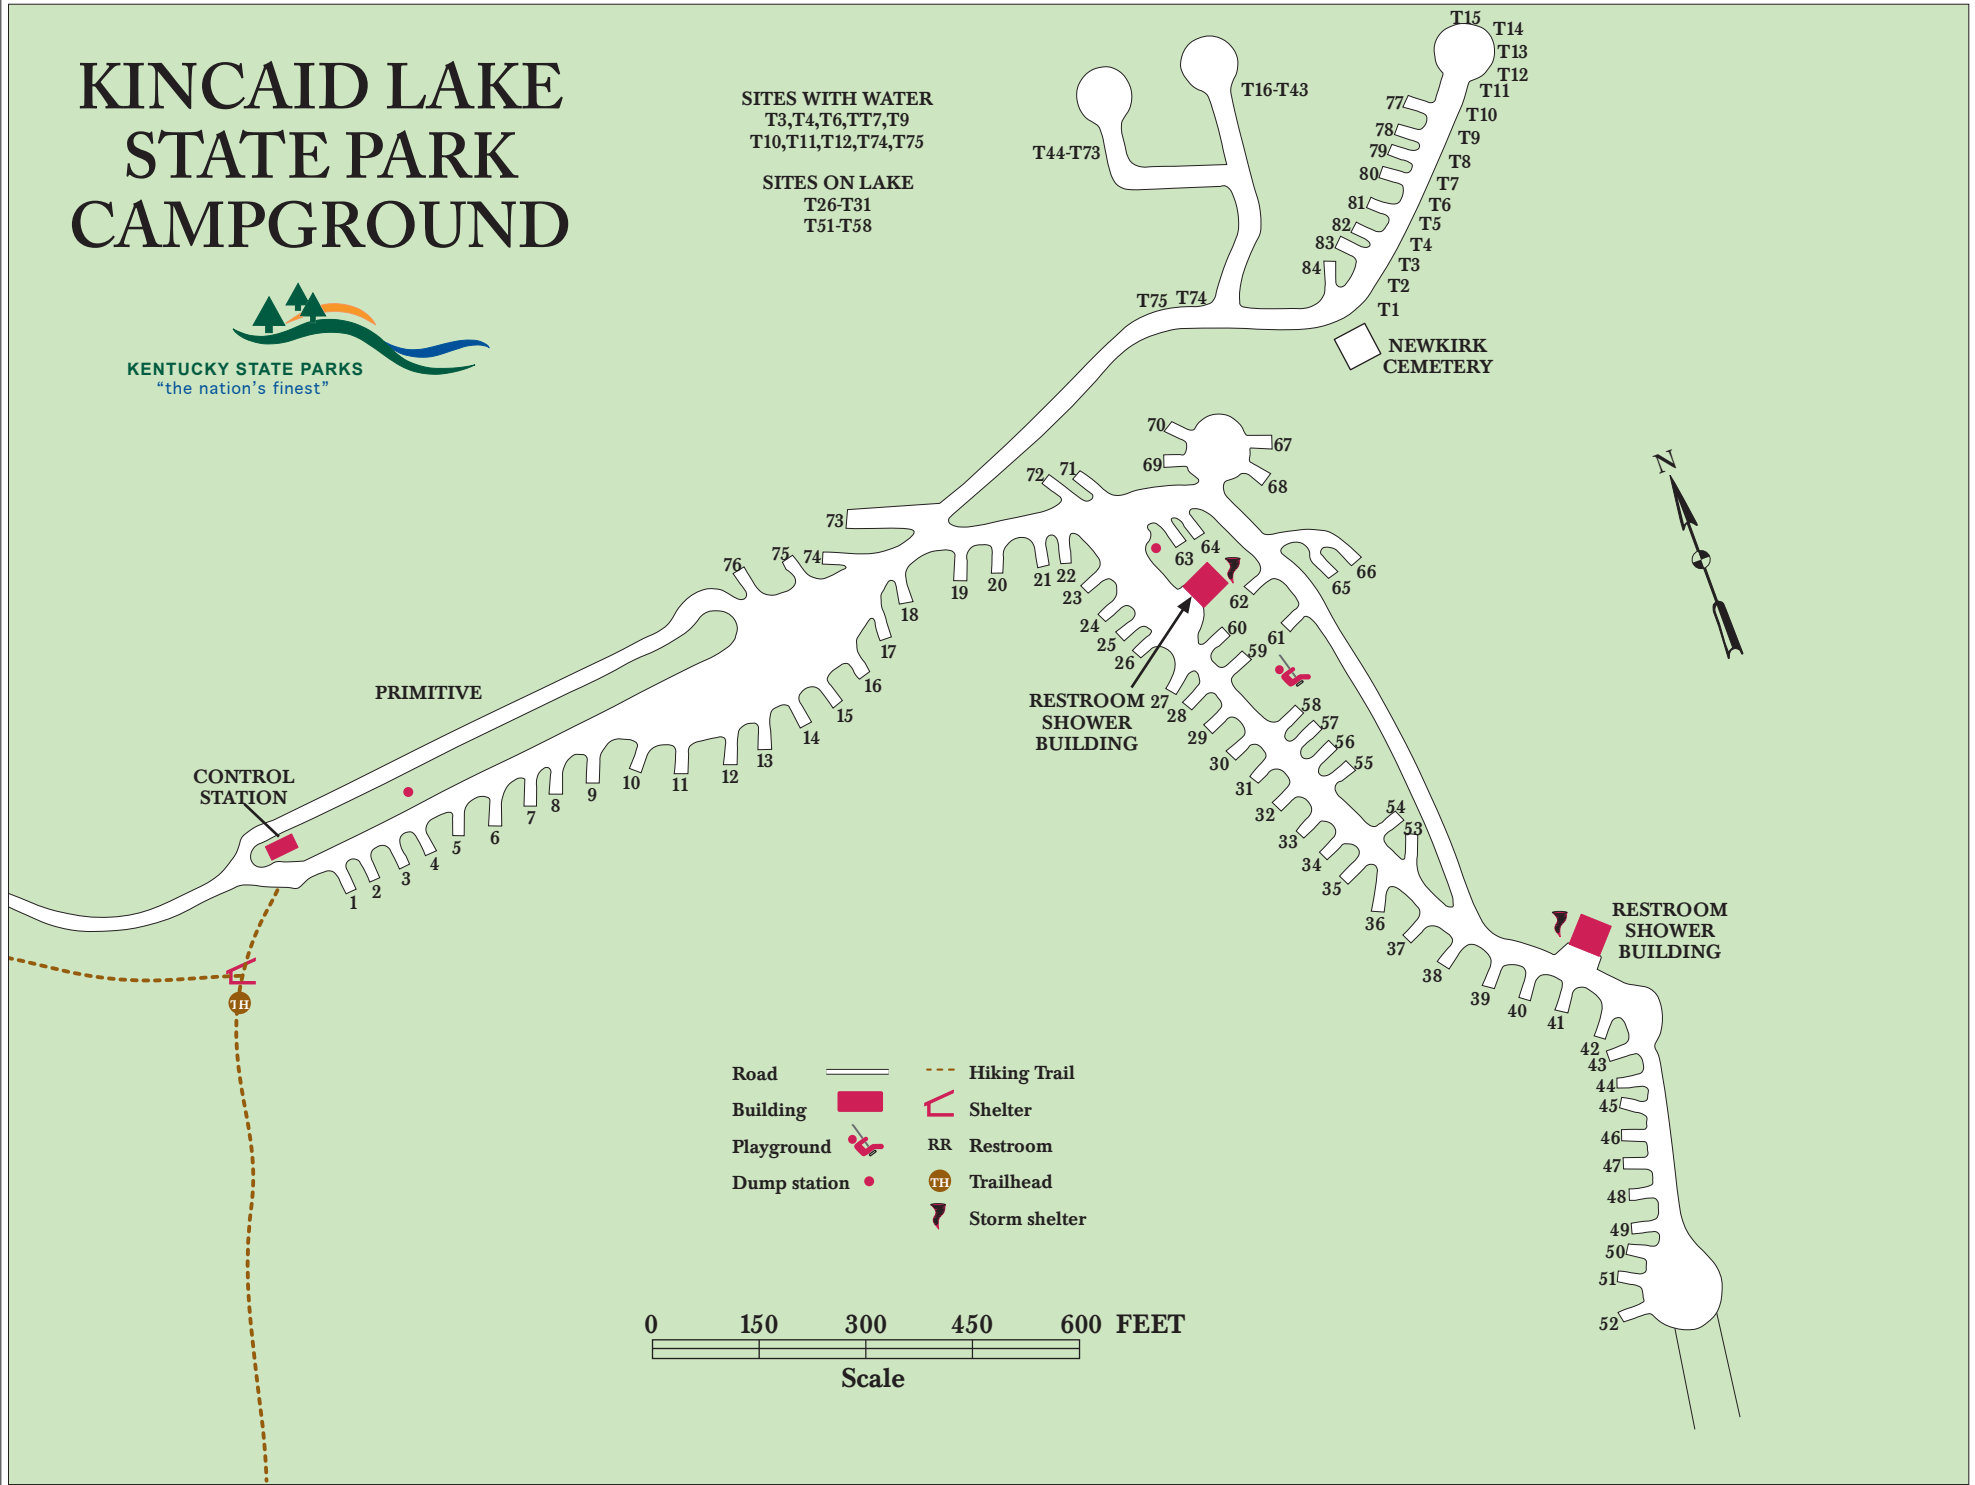

# KINCAID LAKE STATE PARK CAMPGROUND

SITES WITH WATER  
T3,T4,T6,T17,T9  
T10,T11,T12,T74,T75

SITES ON LAKE  
T26-T31  
T51-T58

PRIMITIVE

CONTROL  
STATION

RESTROOM  
SHOWER  
BUILDING

RESTROOM  
SHOWER  
BUILDING

- |              |  |               |  |
|--------------|--|---------------|--|
| Road         |  | Hiking Trail  |  |
| Building     |  | Shelter       |  |
| Playground   |  | RR Restroom   |  |
| Dump station |  | Trailhead     |  |
|              |  | Storm shelter |  |

0 150 300 450 600 FEET

Scale