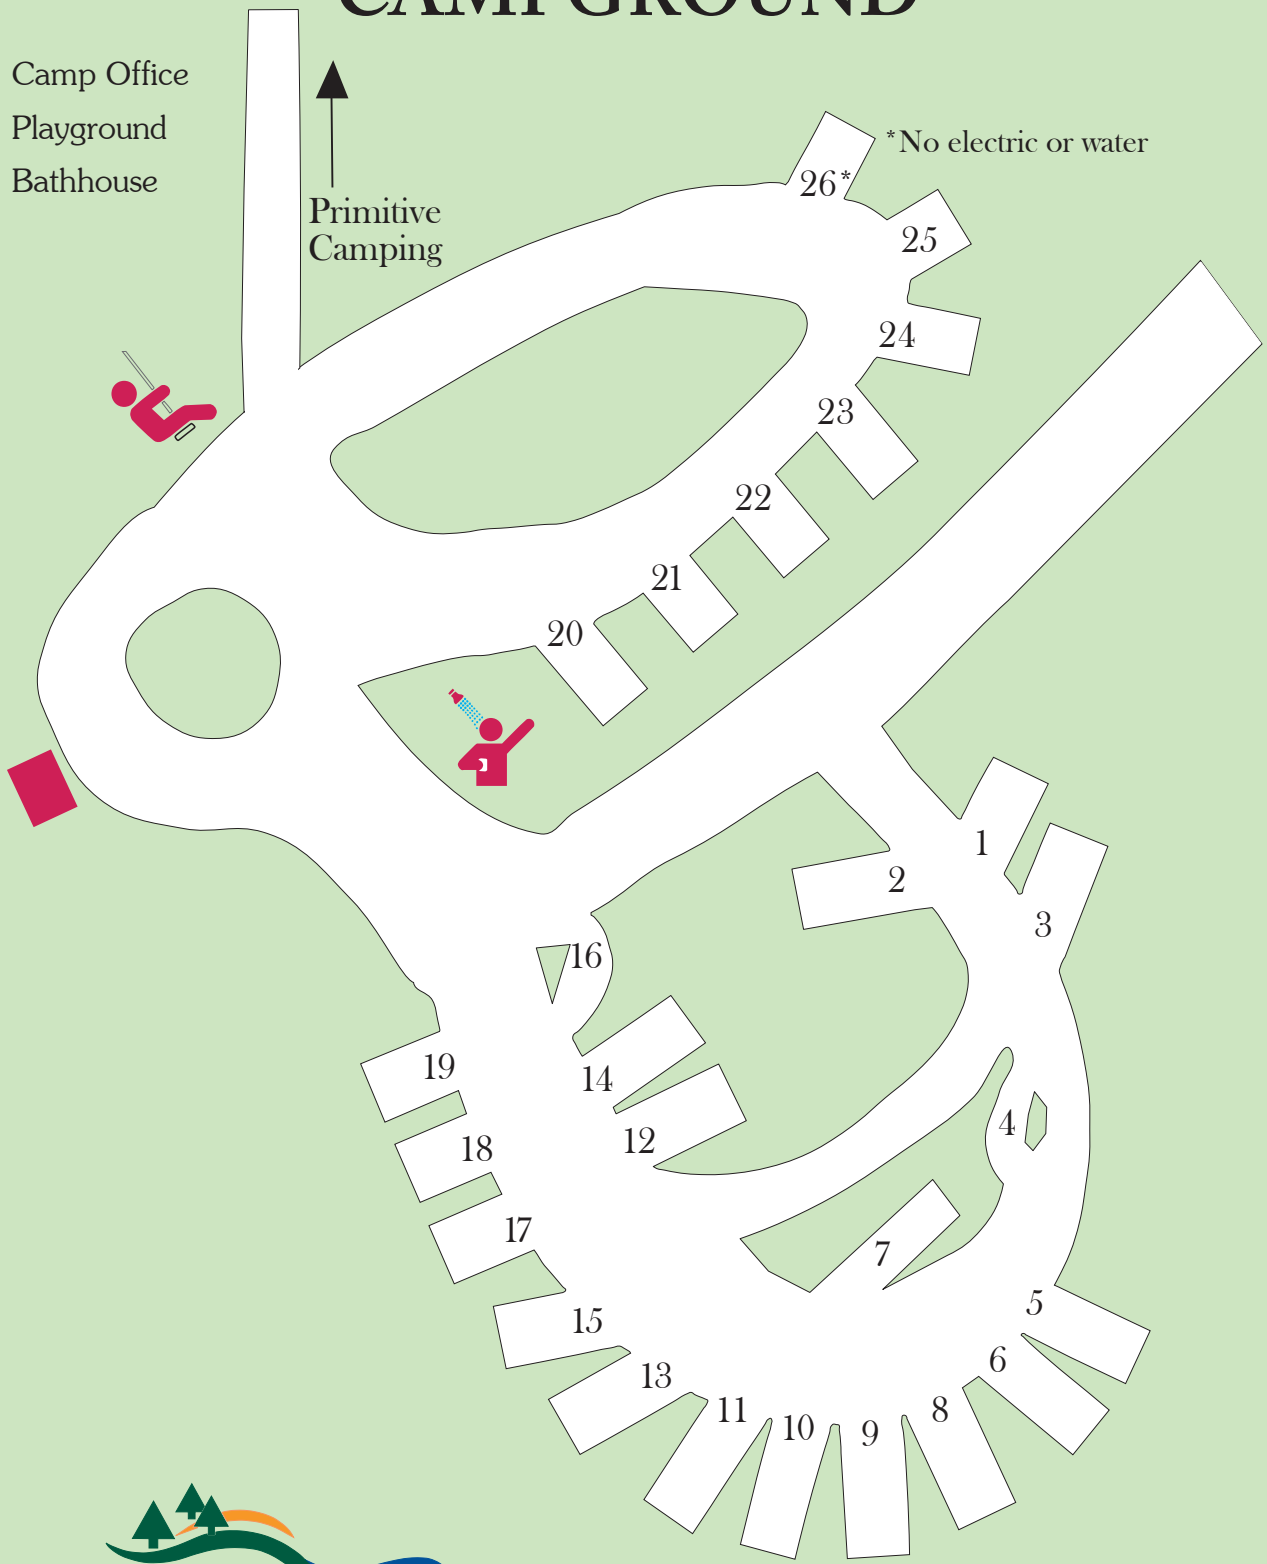

LAKE MALONE STATE PARK CAMPGROUND

-  Camp Office
-  Playground
-  Bathhouse

Primitive
Camping

*No electric or water

KENTUCKY STATE PARKS
"the nation's finest"

SCALE