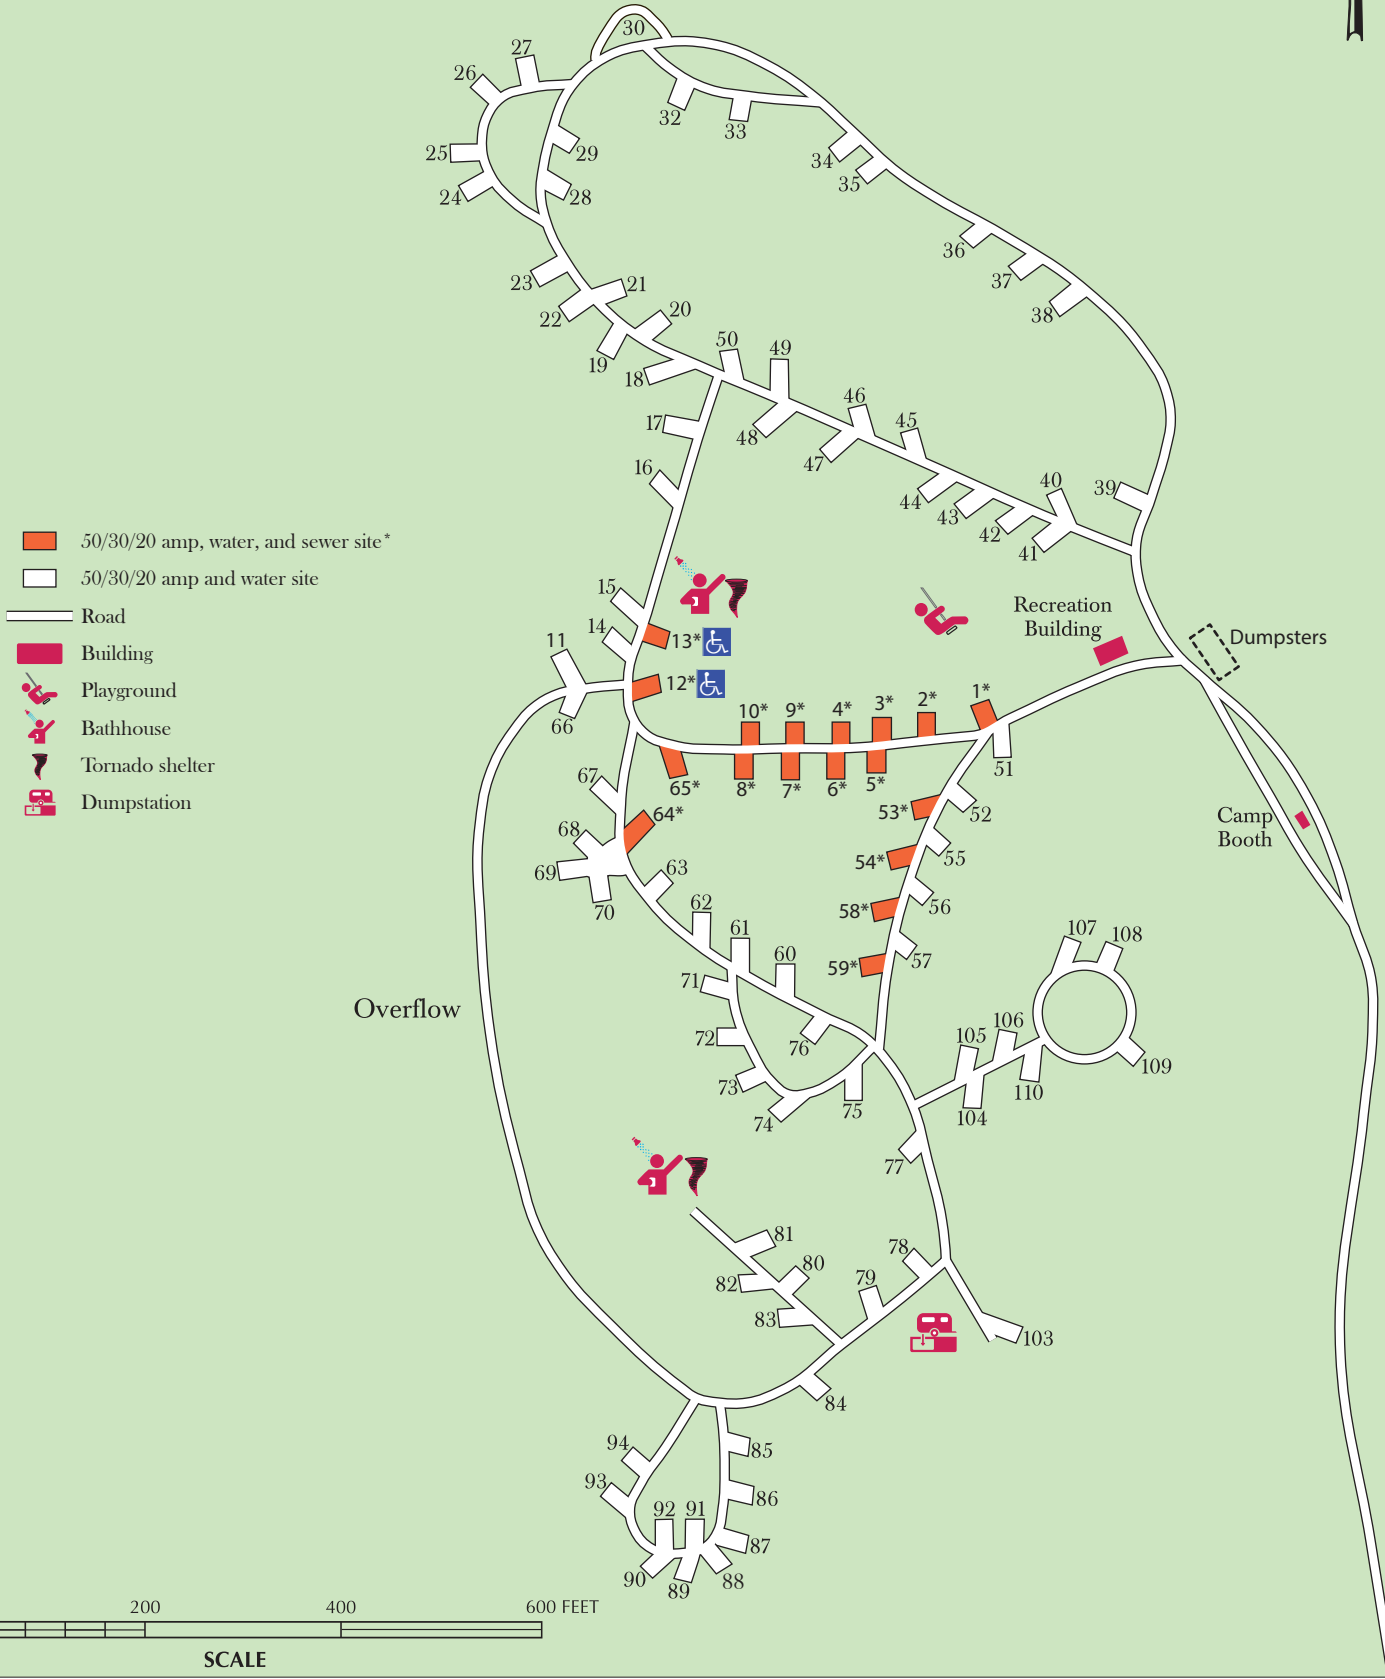

# GENERAL BURNSIDE ISLAND STATE PARK CAMPGROUND

SCALE