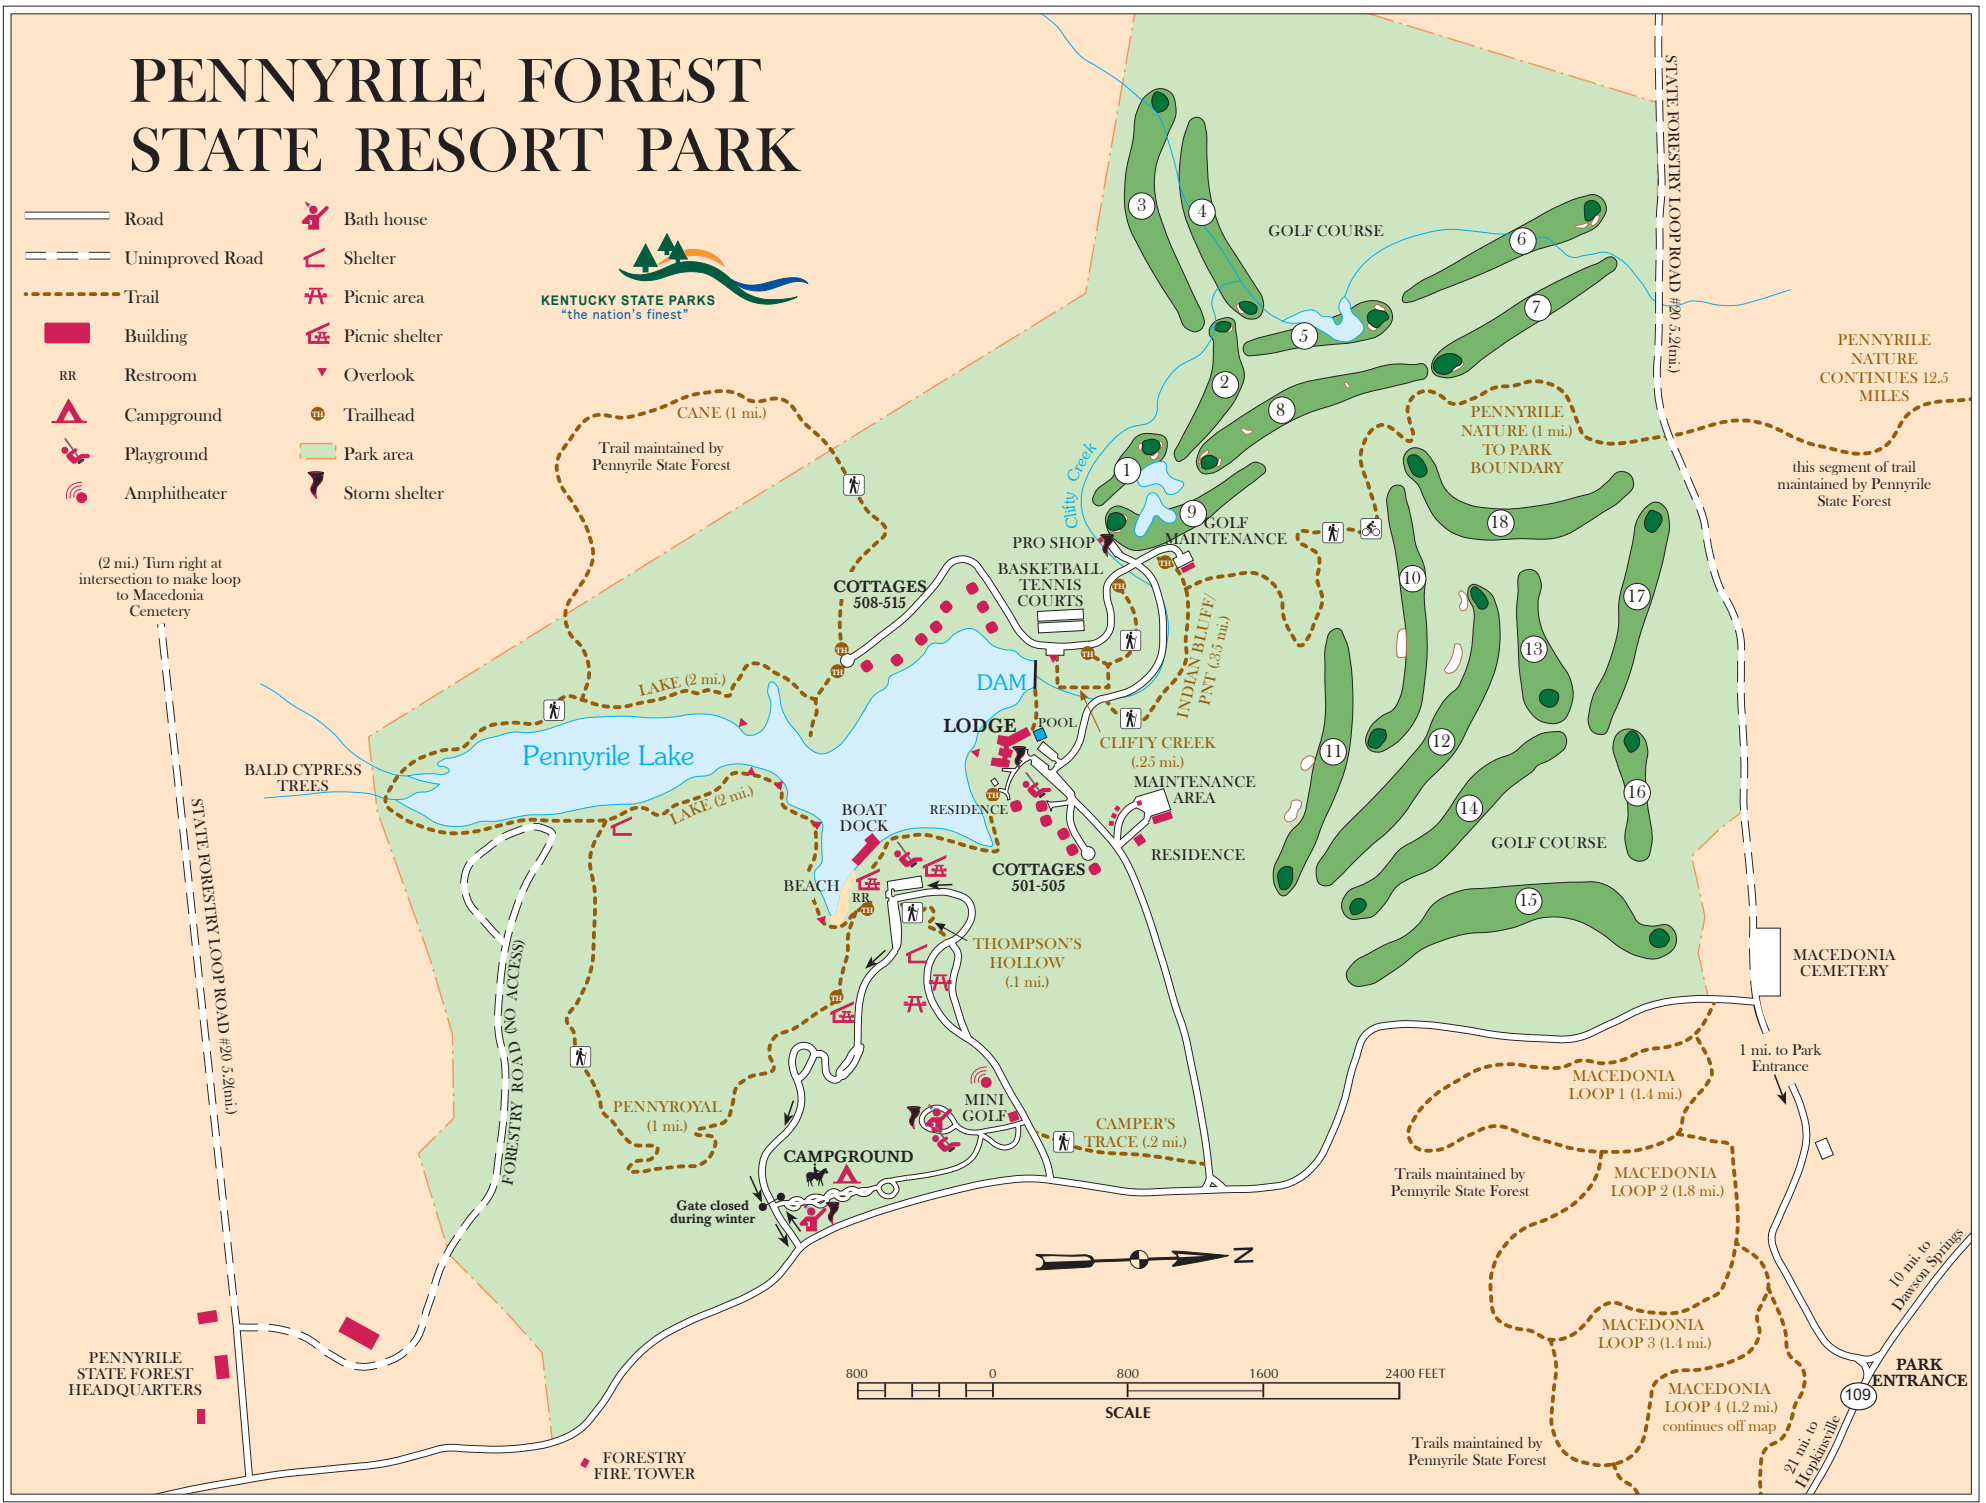

# PENNYRILE FOREST STATE RESORT PARK

- Road
- Unimproved Road
- Trail
- Building
- Restroom
- Campground
- Playground
- Amphitheater
- Bath house
- Shelter
- Picnic area
- Picnic shelter
- Overlook
- Trailhead
- Park area
- Storm shelter

(2 mi.) Turn right at intersection to make loop to Macedonia Cemetery

PENNYRILE NATURE CONTINUES 12.5 MILES  
this segment of trail maintained by Pennyriple State Forest

PENNYRILE STATE FOREST HEADQUARTERS

FORESTRY FIRE TOWER

Trails maintained by Pennyriple State Forest

Trails maintained by Pennyriple State Forest

MACEDONIA LOOP 4 (1.2 mi.) continues off map

109  
21 mi. to Hopkinsville  
10 mi. to Dawson Springs