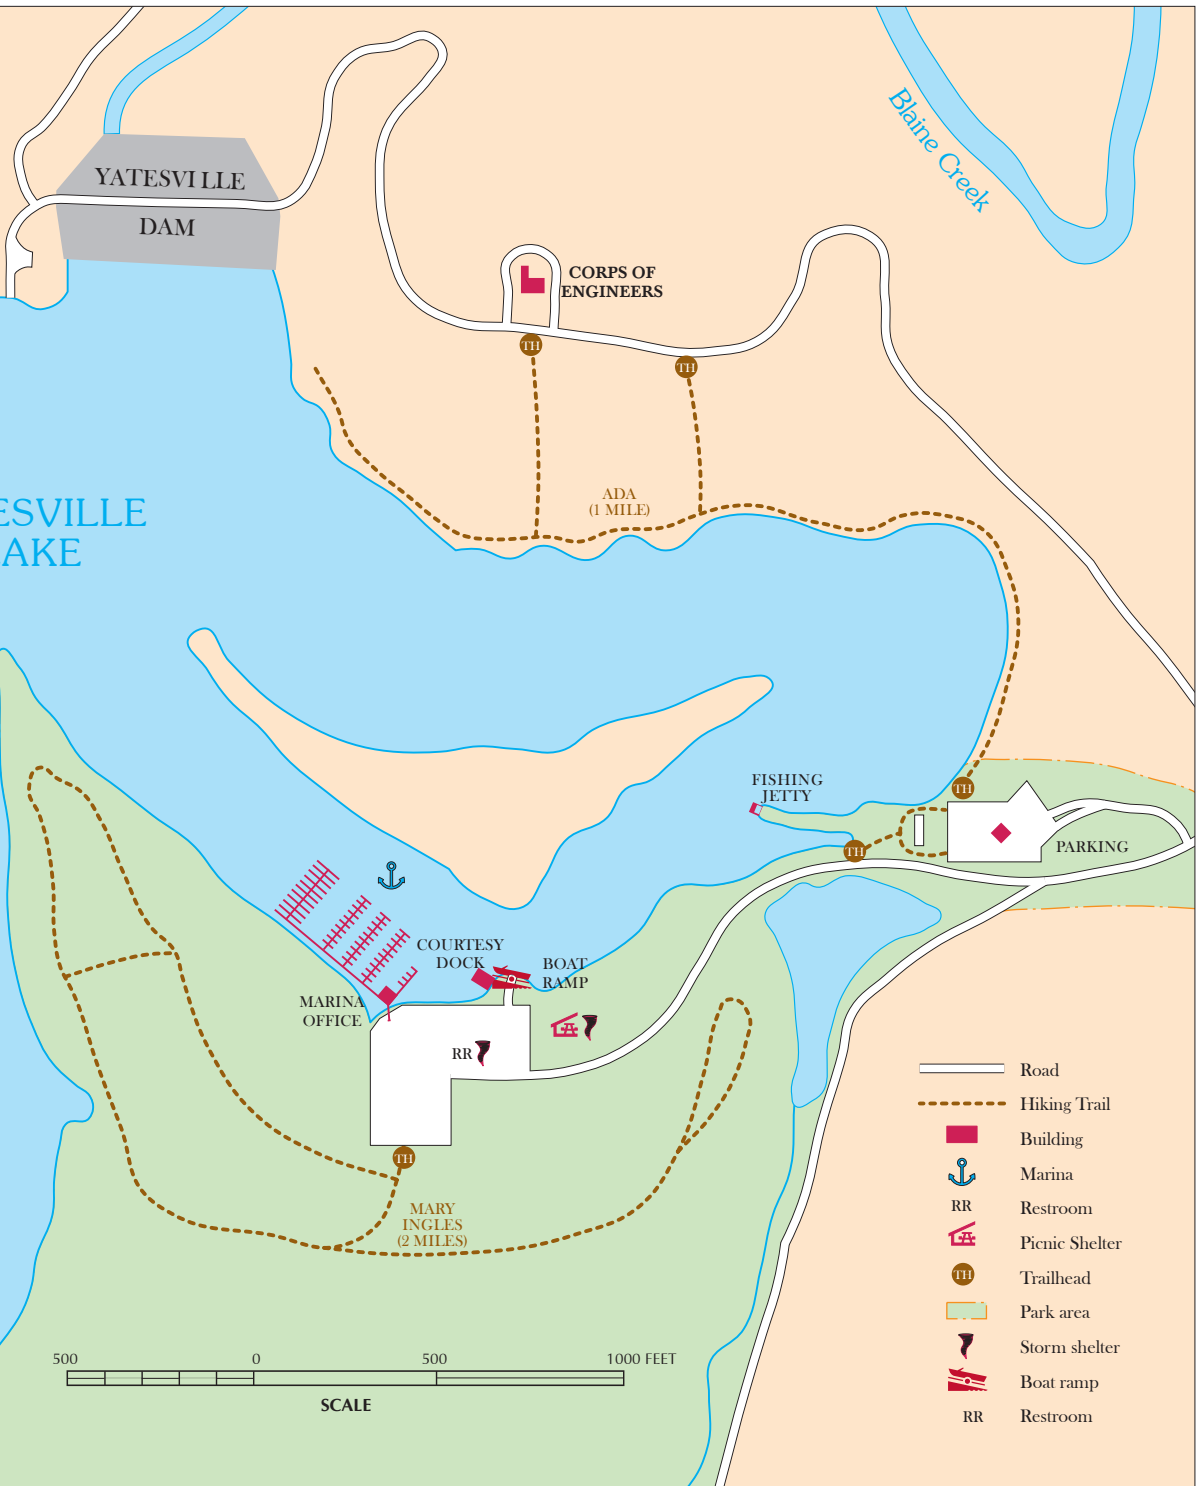

# YATESVILLE LAKE STATE PARK MARINA

- Road
- Hiking Trail
- Building
- Marina
- Restroom
- Picnic Shelter
- Trailhead
- Park area
- Storm shelter
- Boat ramp
- Restroom